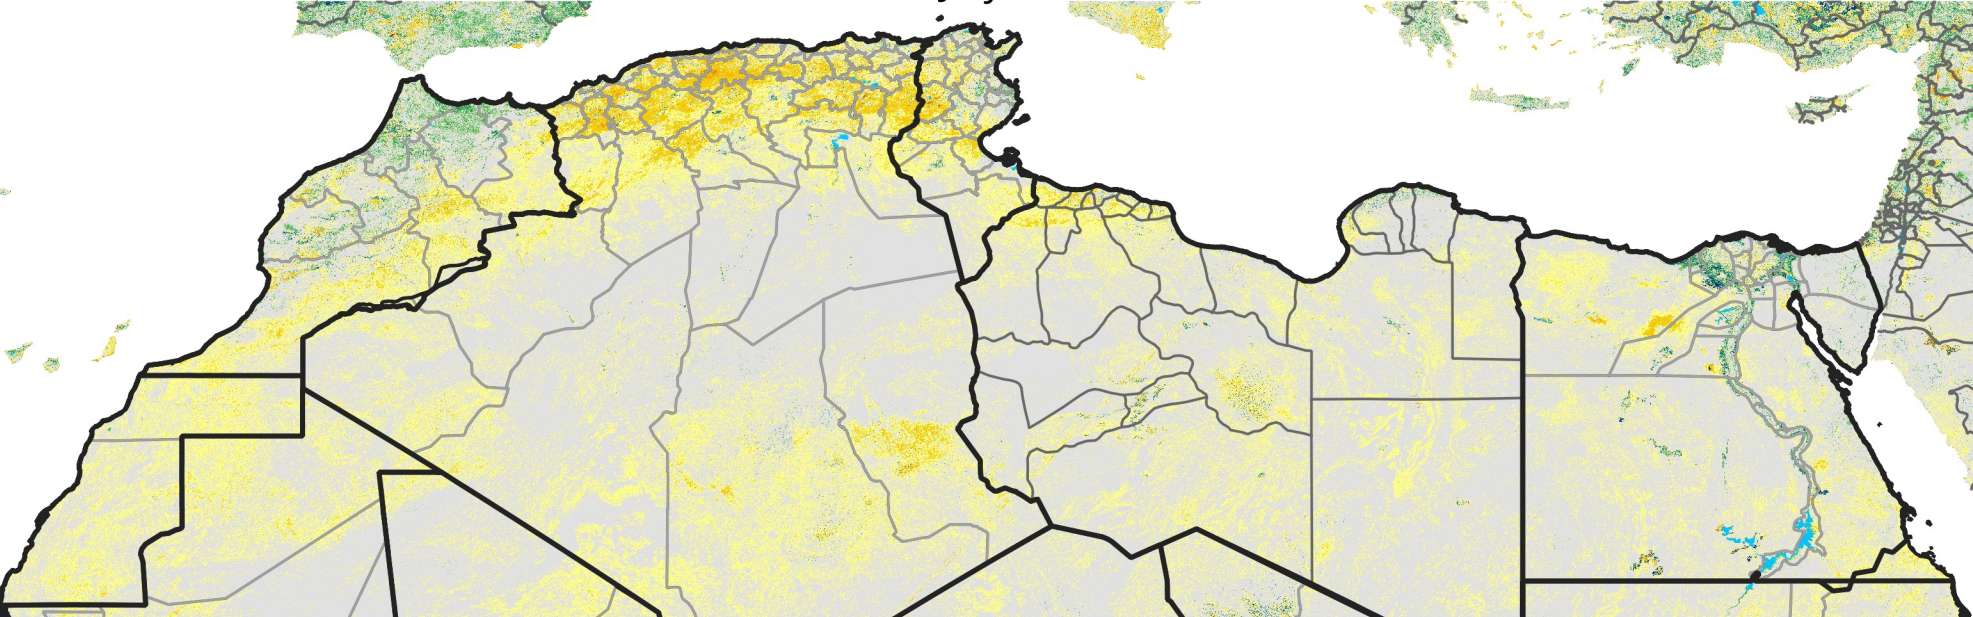

North Africa Percent of Mean NDVI

2021 / mean (2003 - 2022)
Period 21 / July 21 - 31, 2021

Percent of Normal