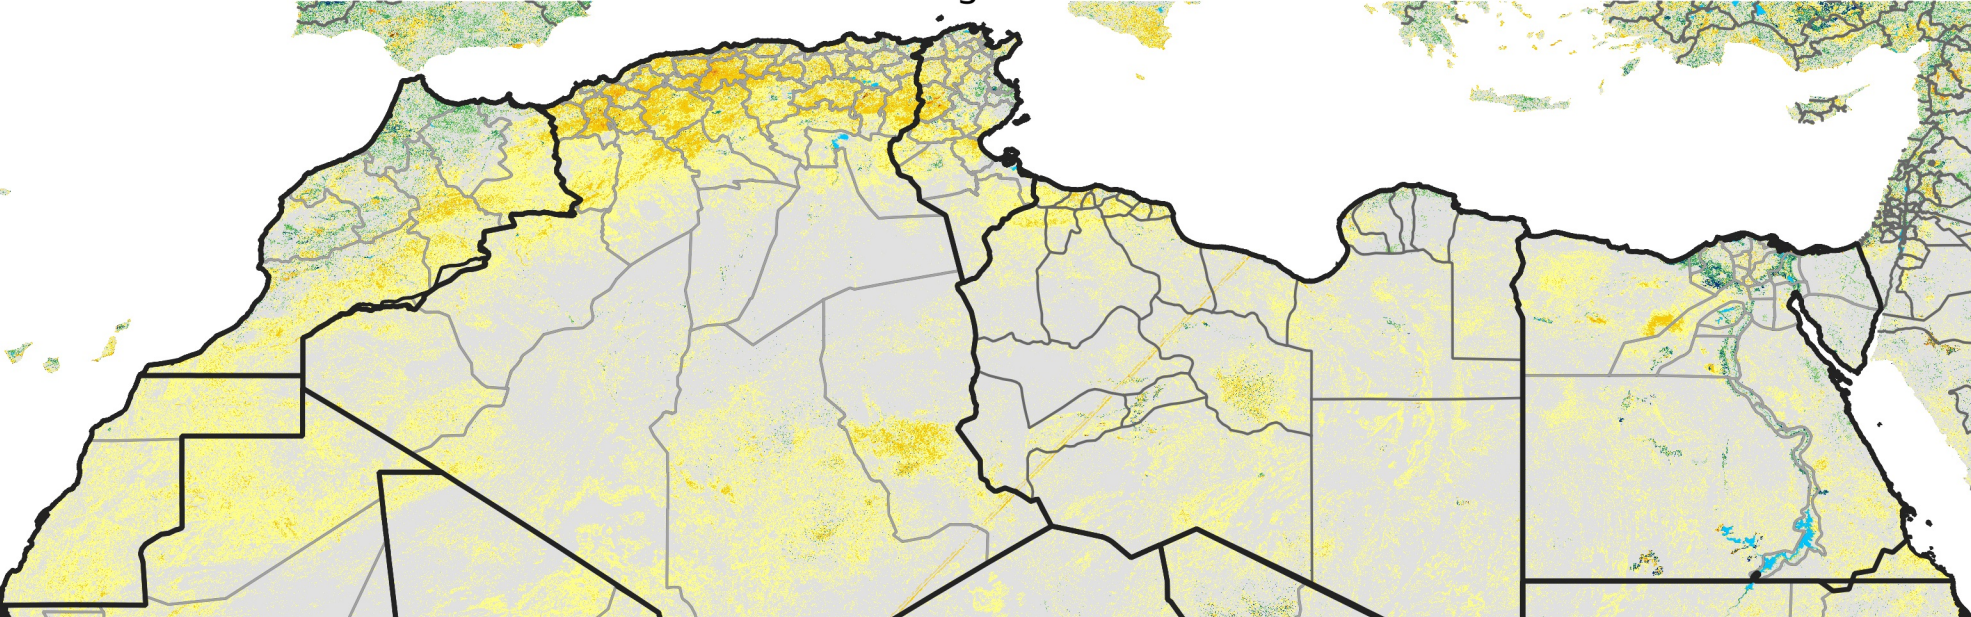

# North Africa Percent of Mean NDVI

2021 / mean (2003 - 2022)  
Period 22 / August 01 - 10, 2021