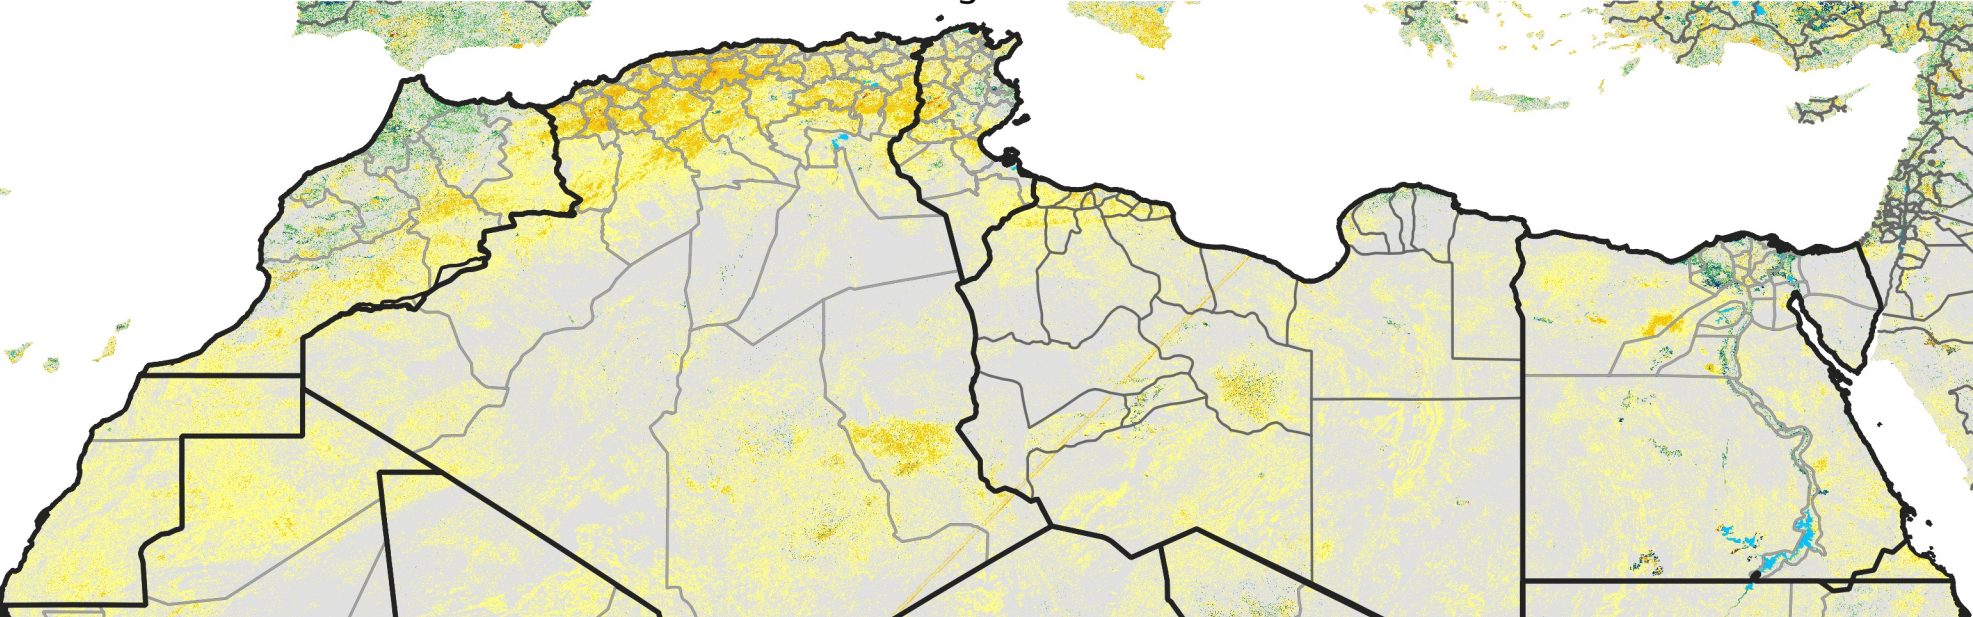

North Africa Percent of Mean NDVI

2021 / mean (2003 - 2022)
Period 23 / August 11 - 20, 2021

Percent of Normal