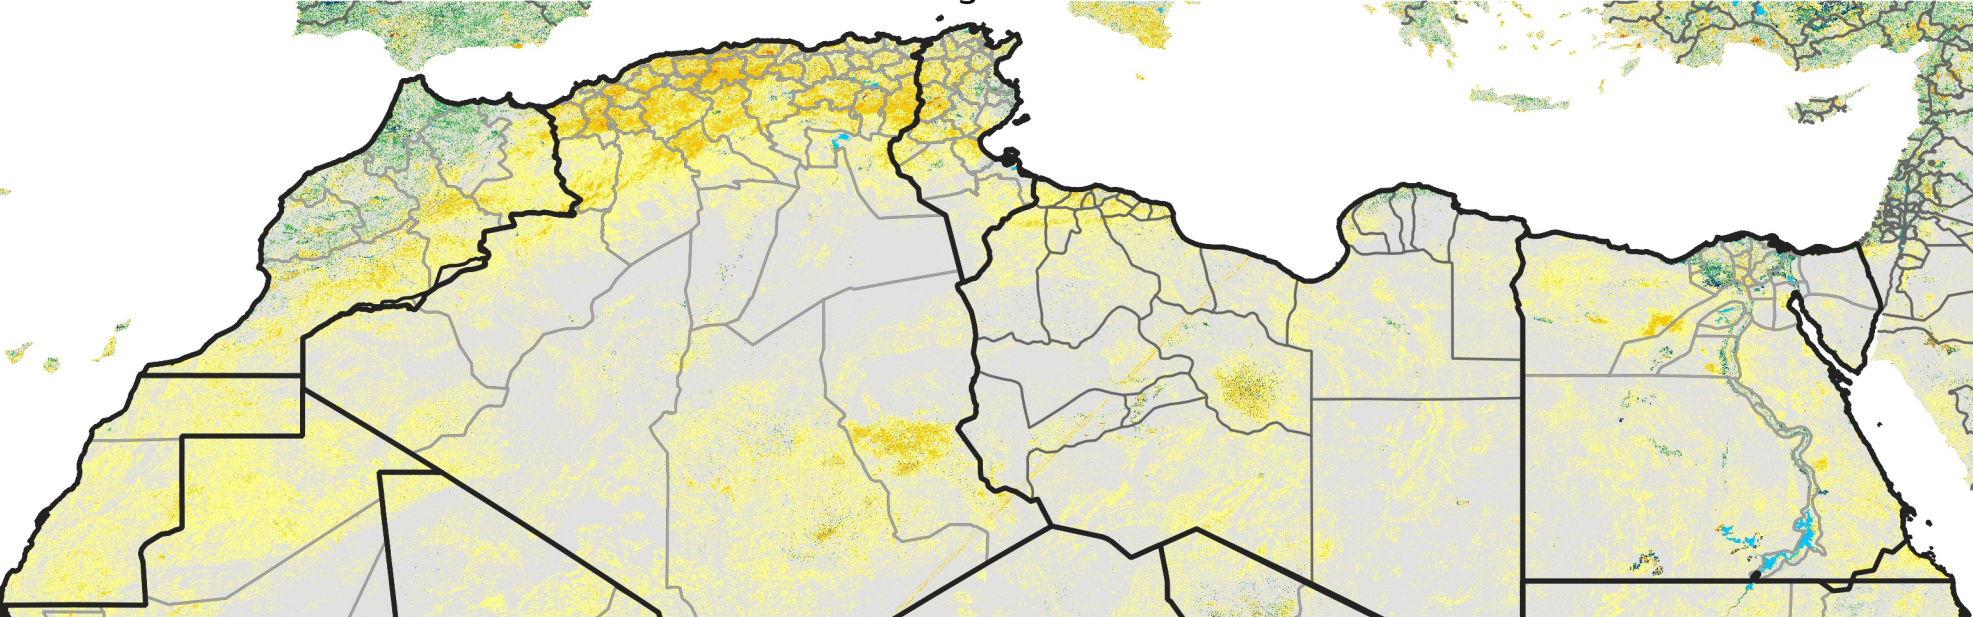

North Africa Percent of Mean NDVI

2021 / mean (2003 - 2022)
Period 24 / August 21 - 31, 2021

Percent of Normal