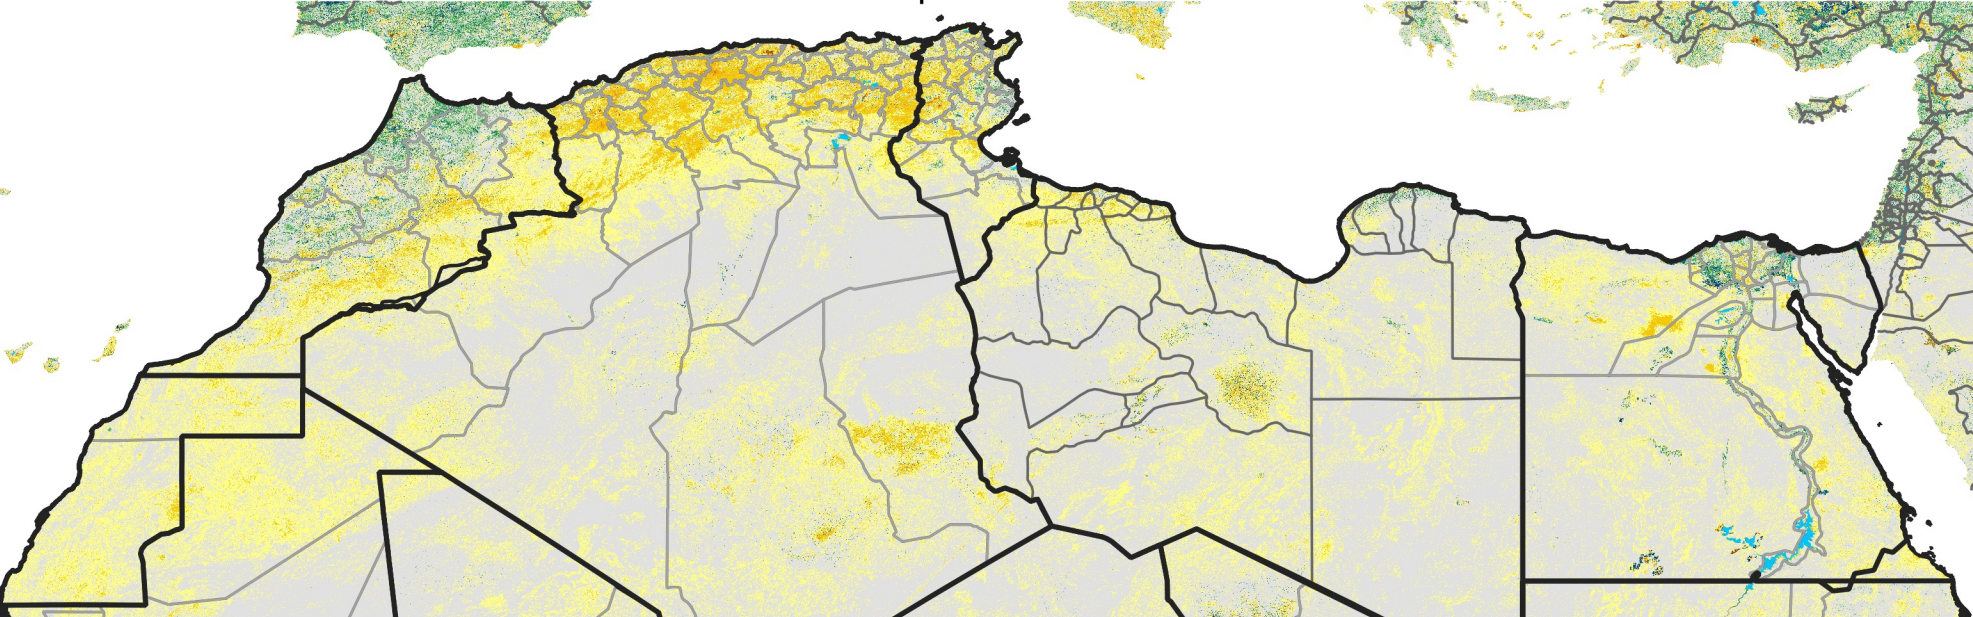

North Africa Percent of Mean NDVI

2021 / mean (2003 - 2022)
Period 25 / September 01 - 10, 2021

Percent of Normal