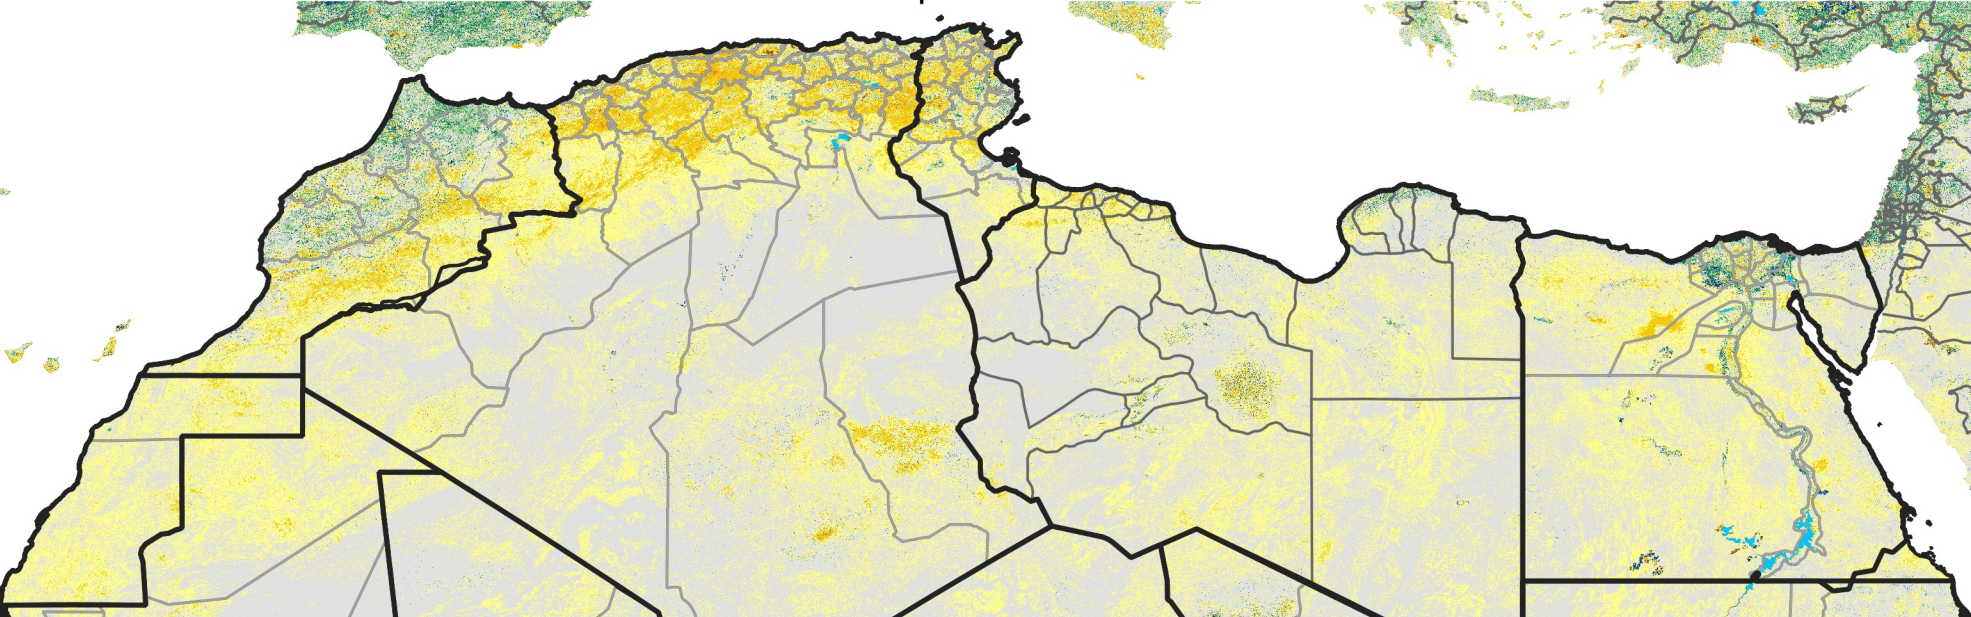

# North Africa Percent of Mean NDVI

2021 / mean (2003 - 2022)  
Period 26 / September 11 - 20, 2021