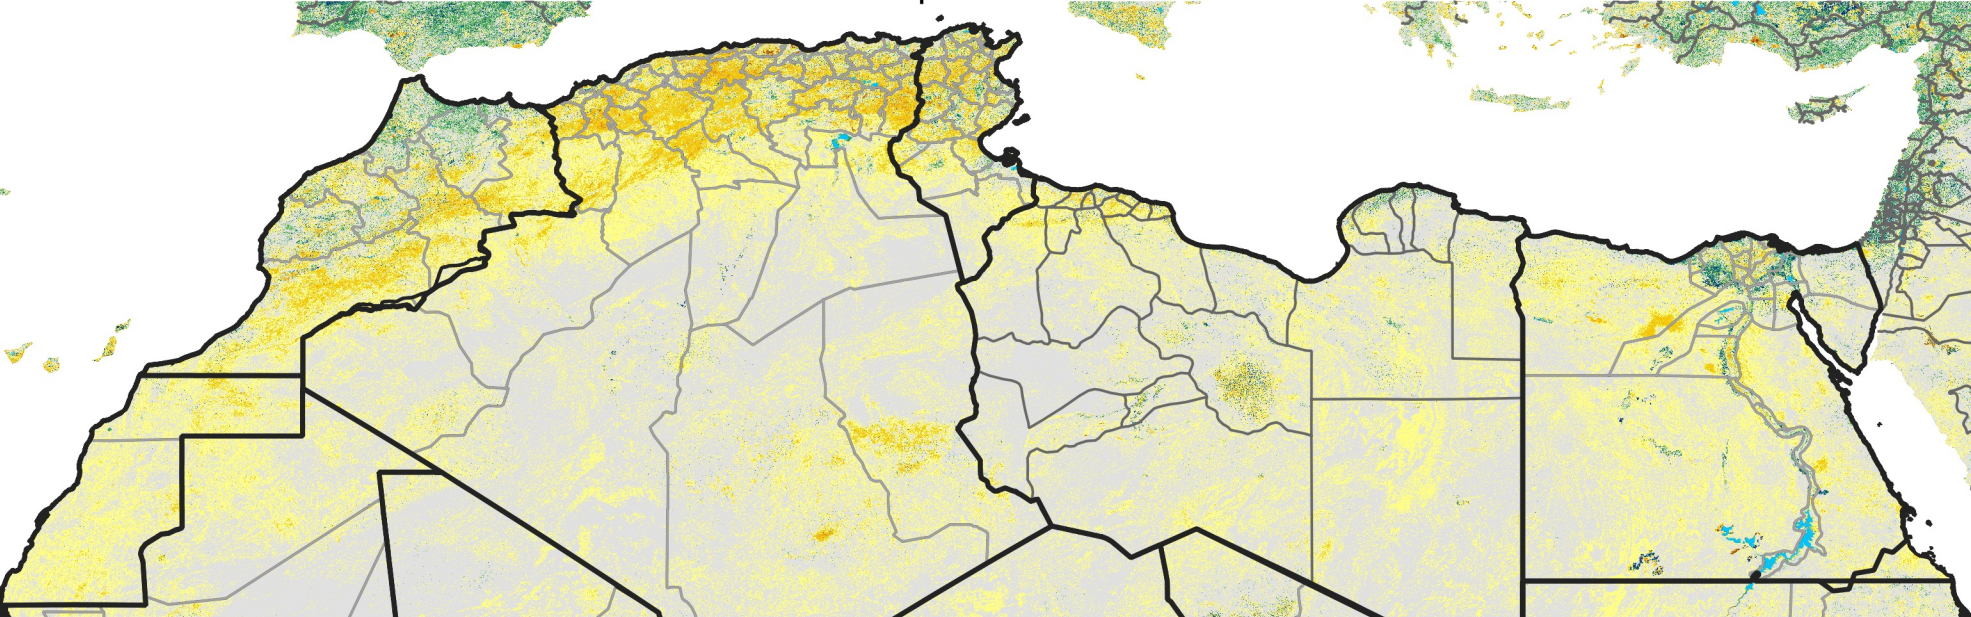

# North Africa Percent of Mean NDVI

2021 / mean (2003 - 2022)  
Period 27 / September 21 - 30, 2021