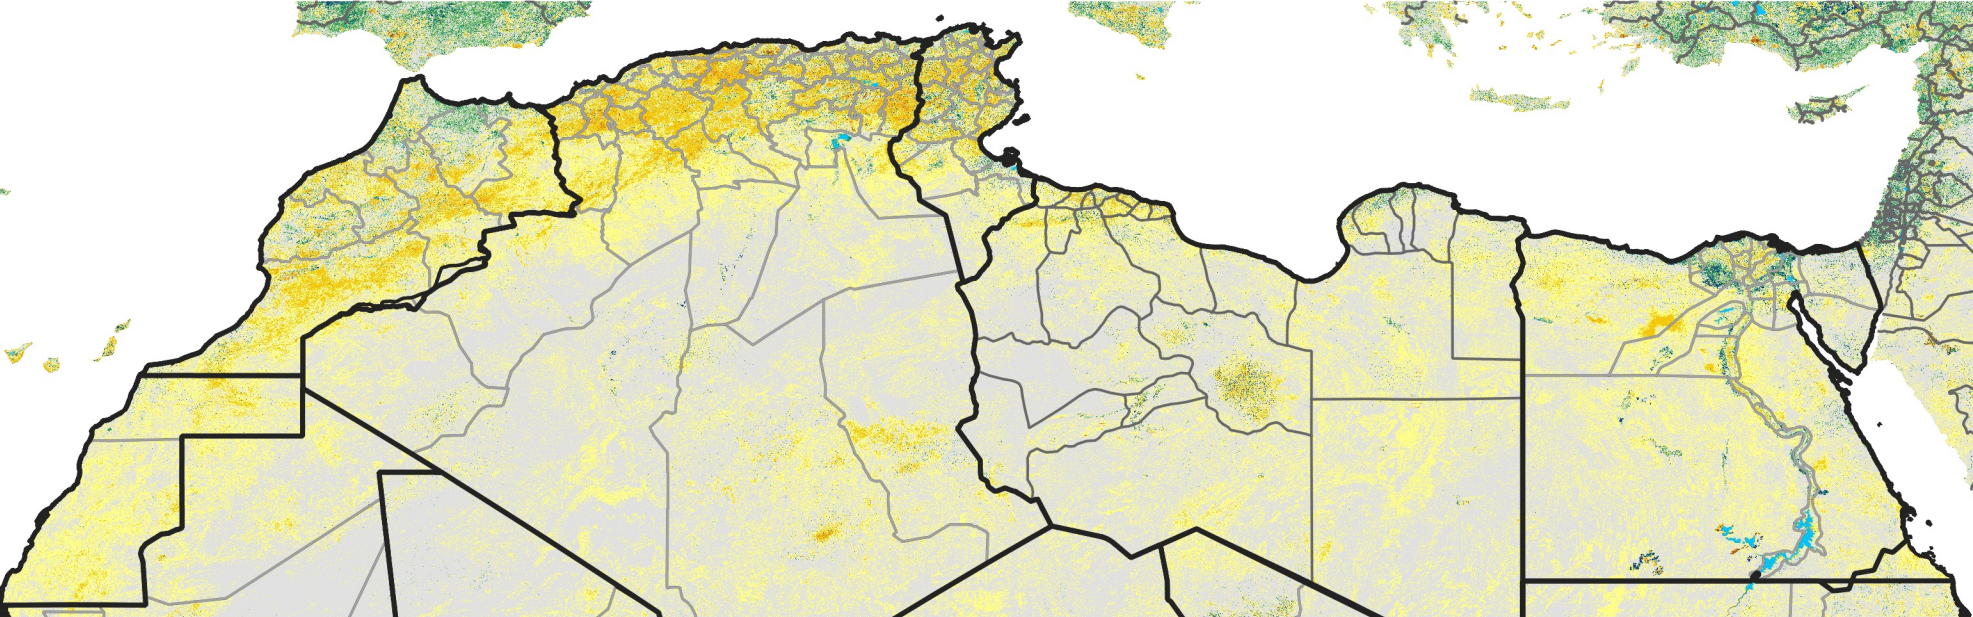

# North Africa Percent of Mean NDVI

2021 / mean (2003 - 2022)  
Period 28 / October 01 - 10, 2021