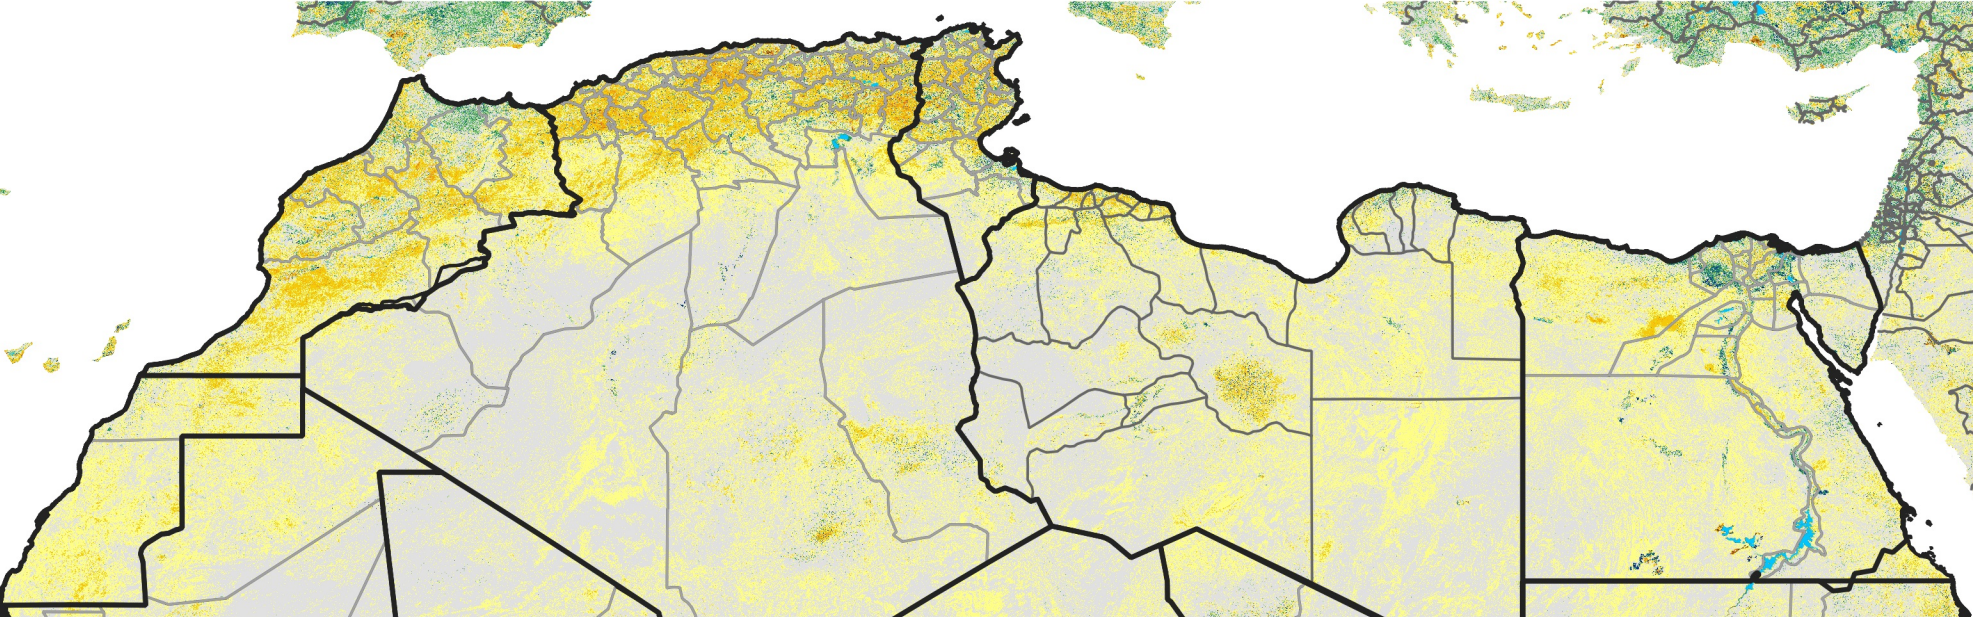

North Africa Percent of Mean NDVI

2021 / mean (2003 - 2022)
Period 29 / October 11 - 20, 2021

Percent of Normal