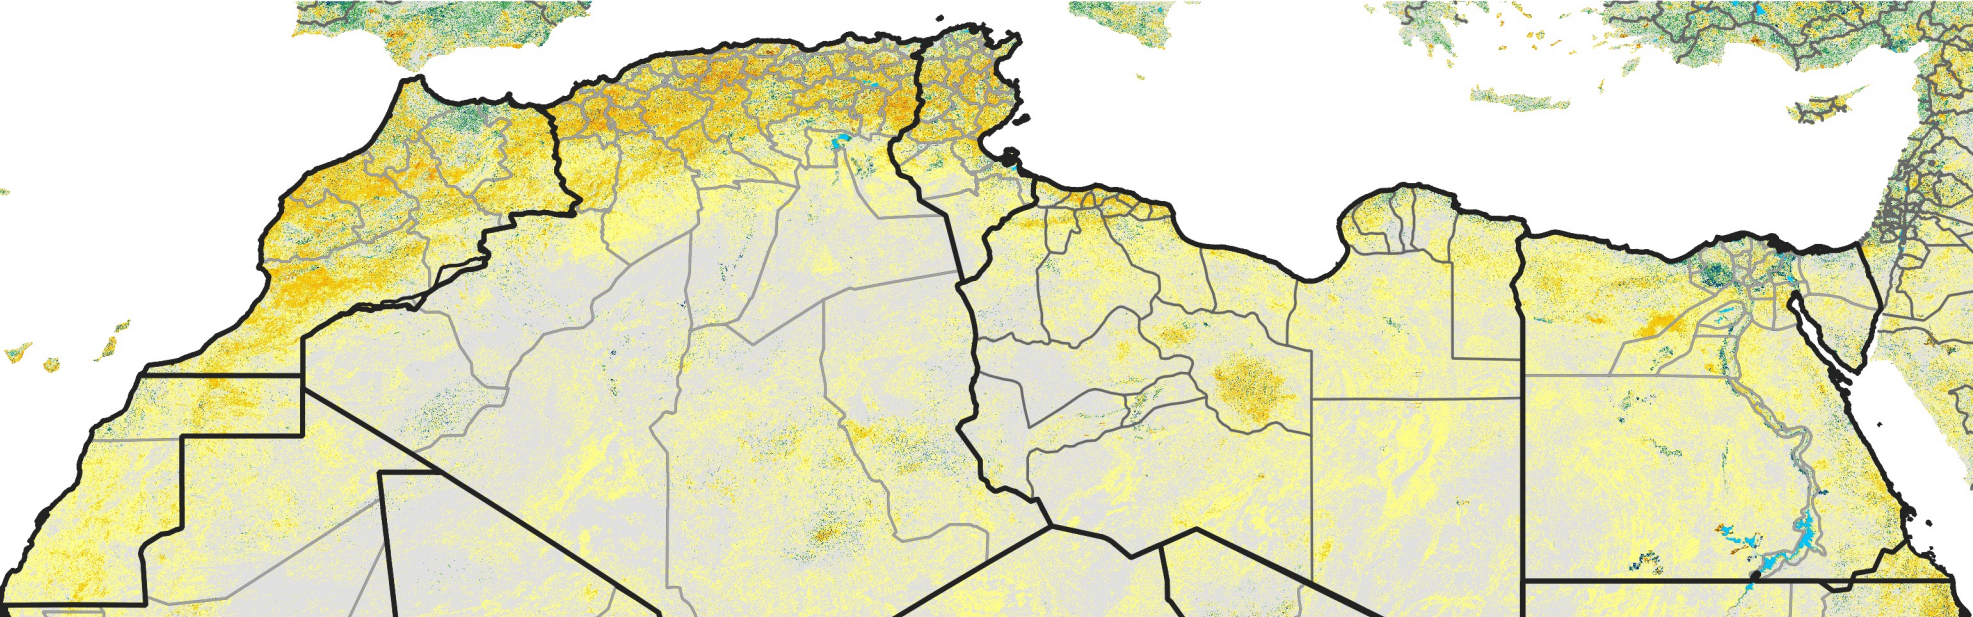

North Africa Percent of Mean NDVI

2021 / mean (2003 - 2022)
Period 30 / October 21 - 31, 2021

Percent of Normal