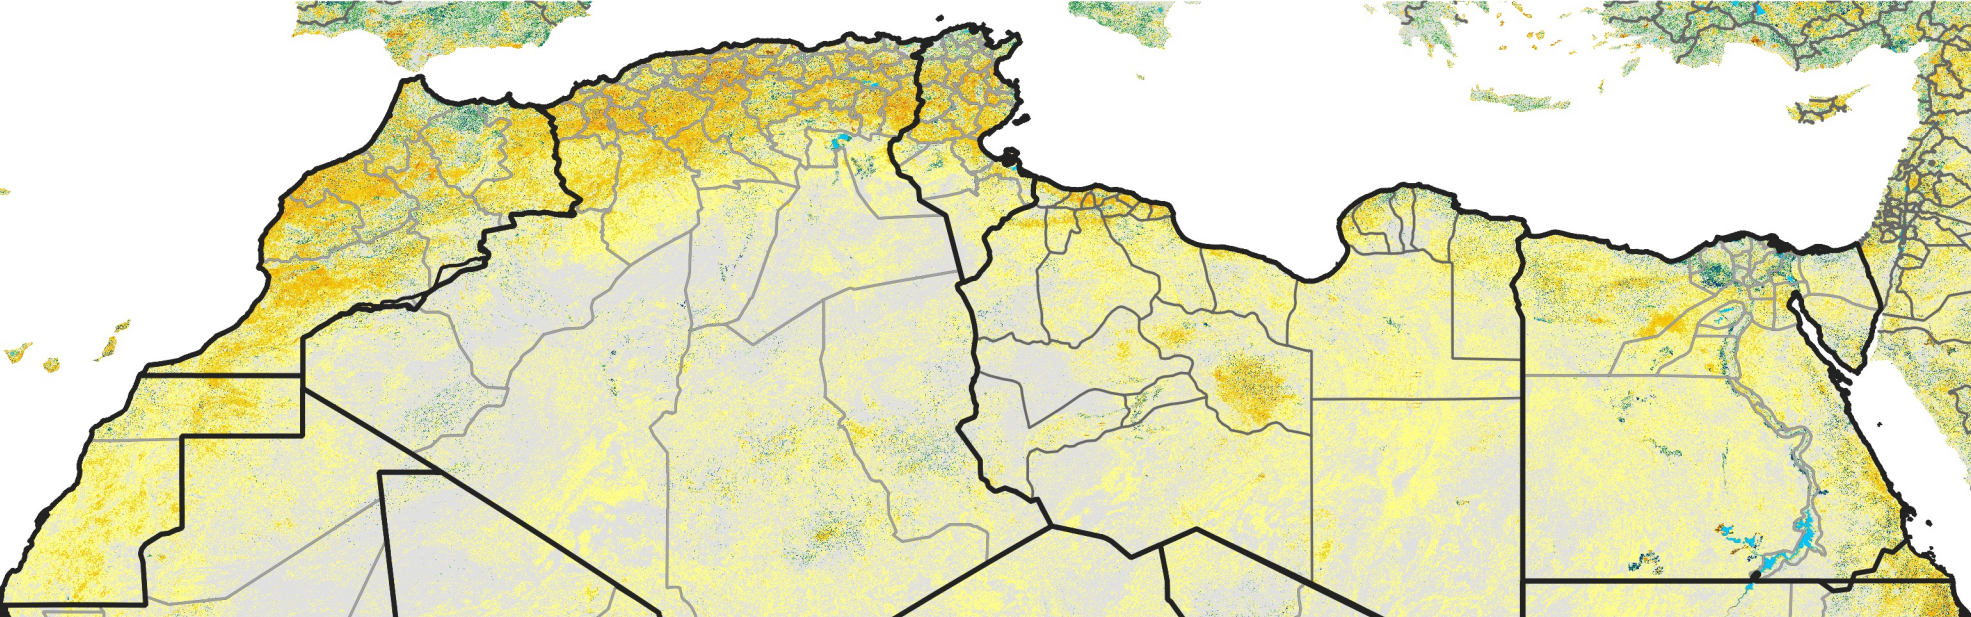

North Africa Percent of Mean NDVI

2021 / mean (2003 - 2022)
Period 31 / November 01 - 10, 2021

Percent of Normal