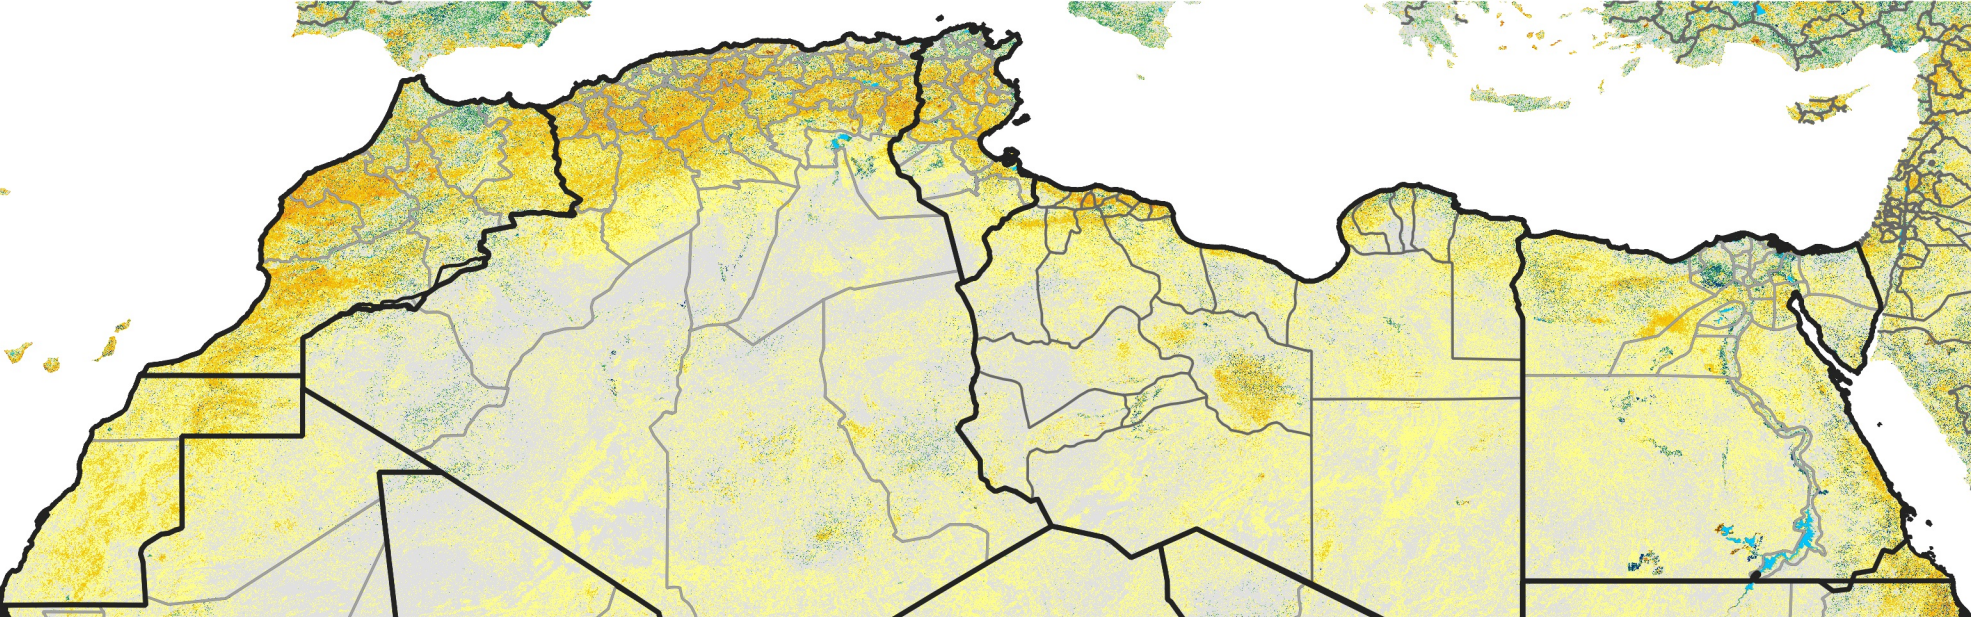

North Africa Percent of Mean NDVI

2021 / mean (2003 - 2022)
Period 32 / November 11 - 20, 2021

Percent of Normal