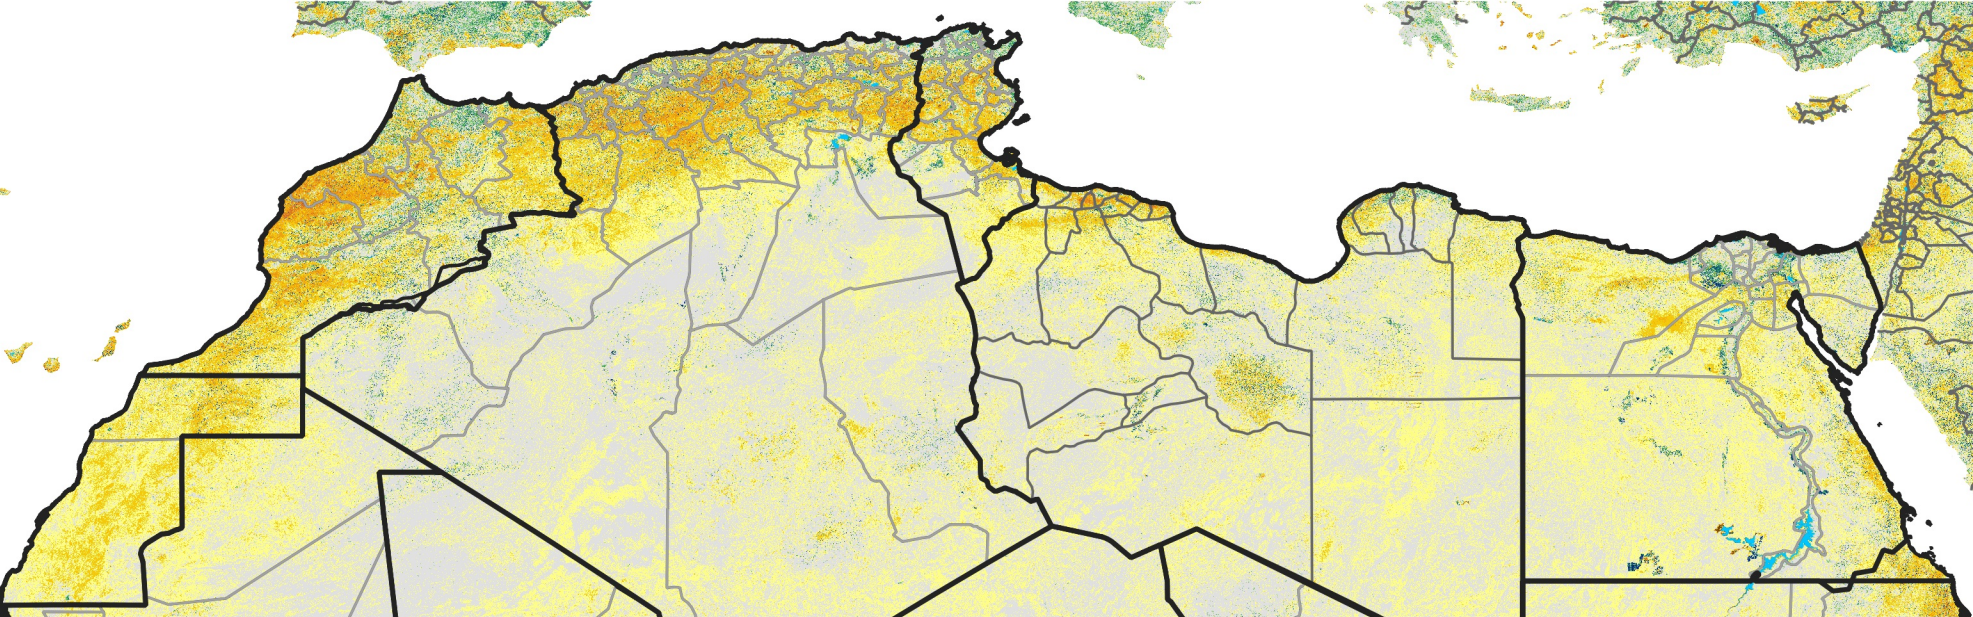

North Africa Percent of Mean NDVI

2021 / mean (2003 - 2022)
Period 33 / November 21 - 30, 2021

Percent of Normal