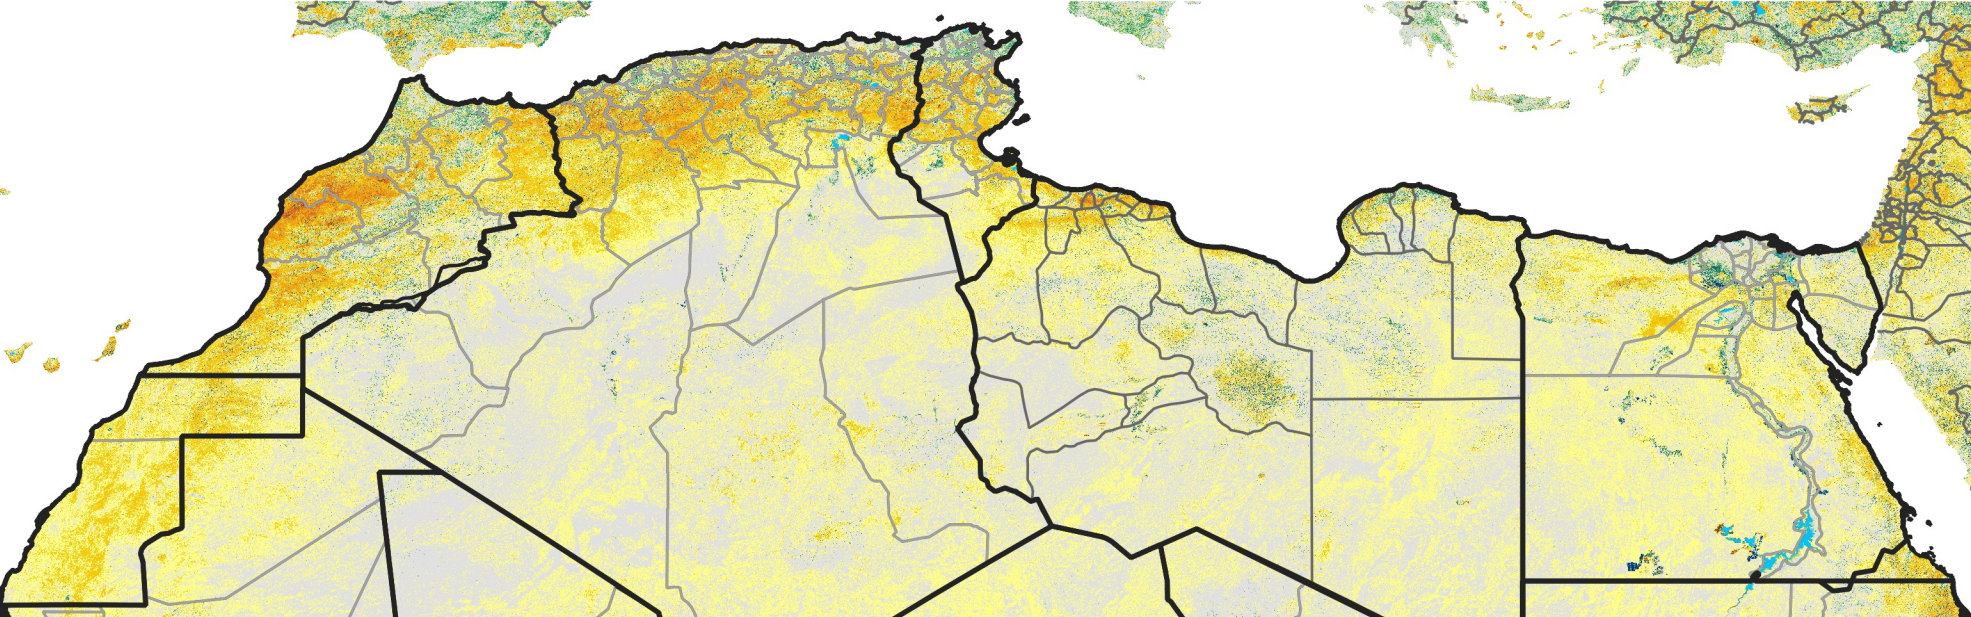

# North Africa Percent of Mean NDVI

2021 / mean (2003 - 2022)  
Period 34 / December 01 - 10, 2021