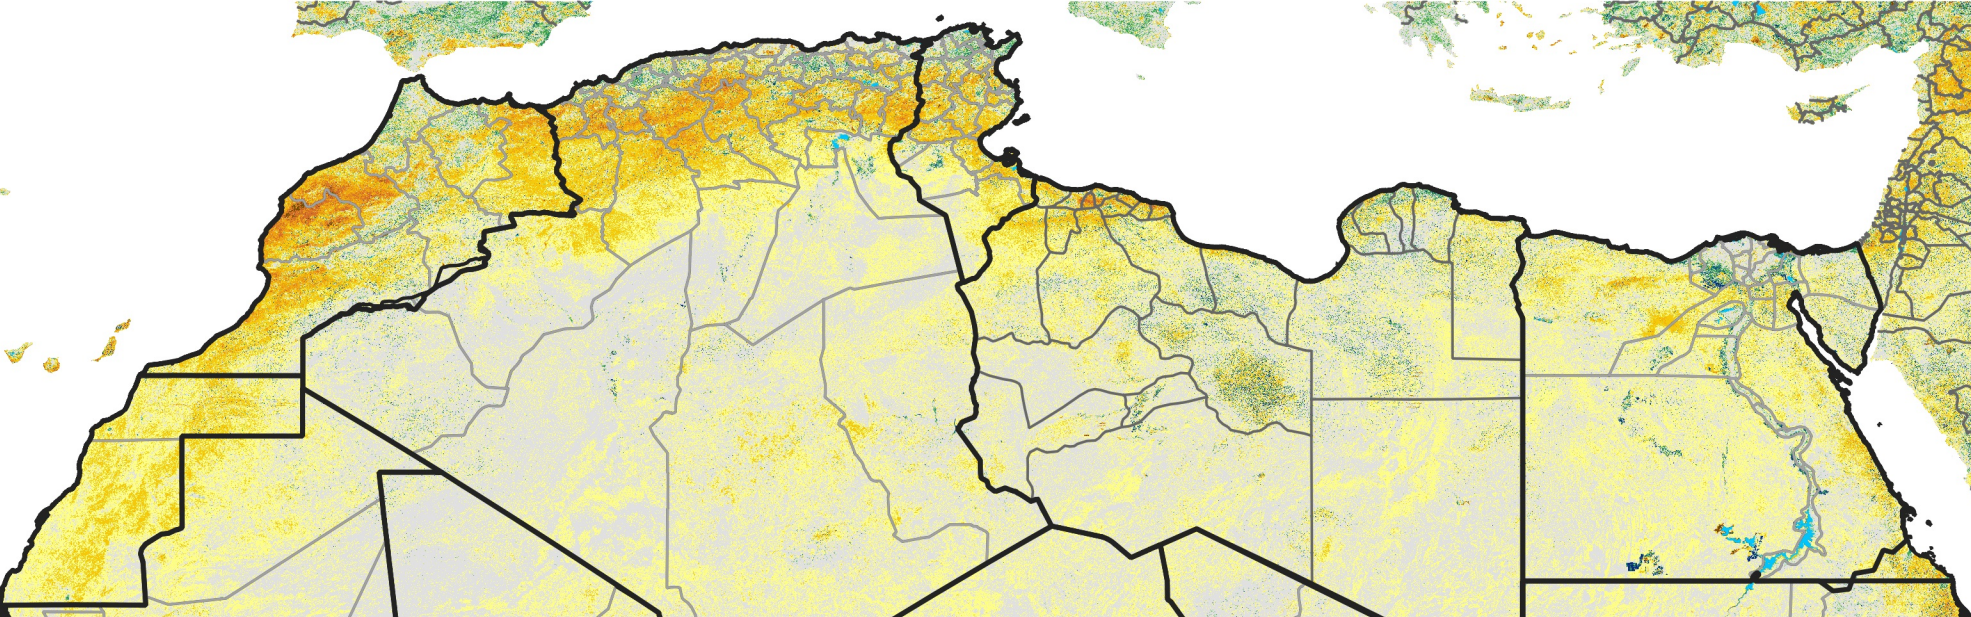

North Africa Percent of Mean NDVI

2021 / mean (2003 - 2022)
Period 35 / December 11 - 20, 2021

Percent of Normal