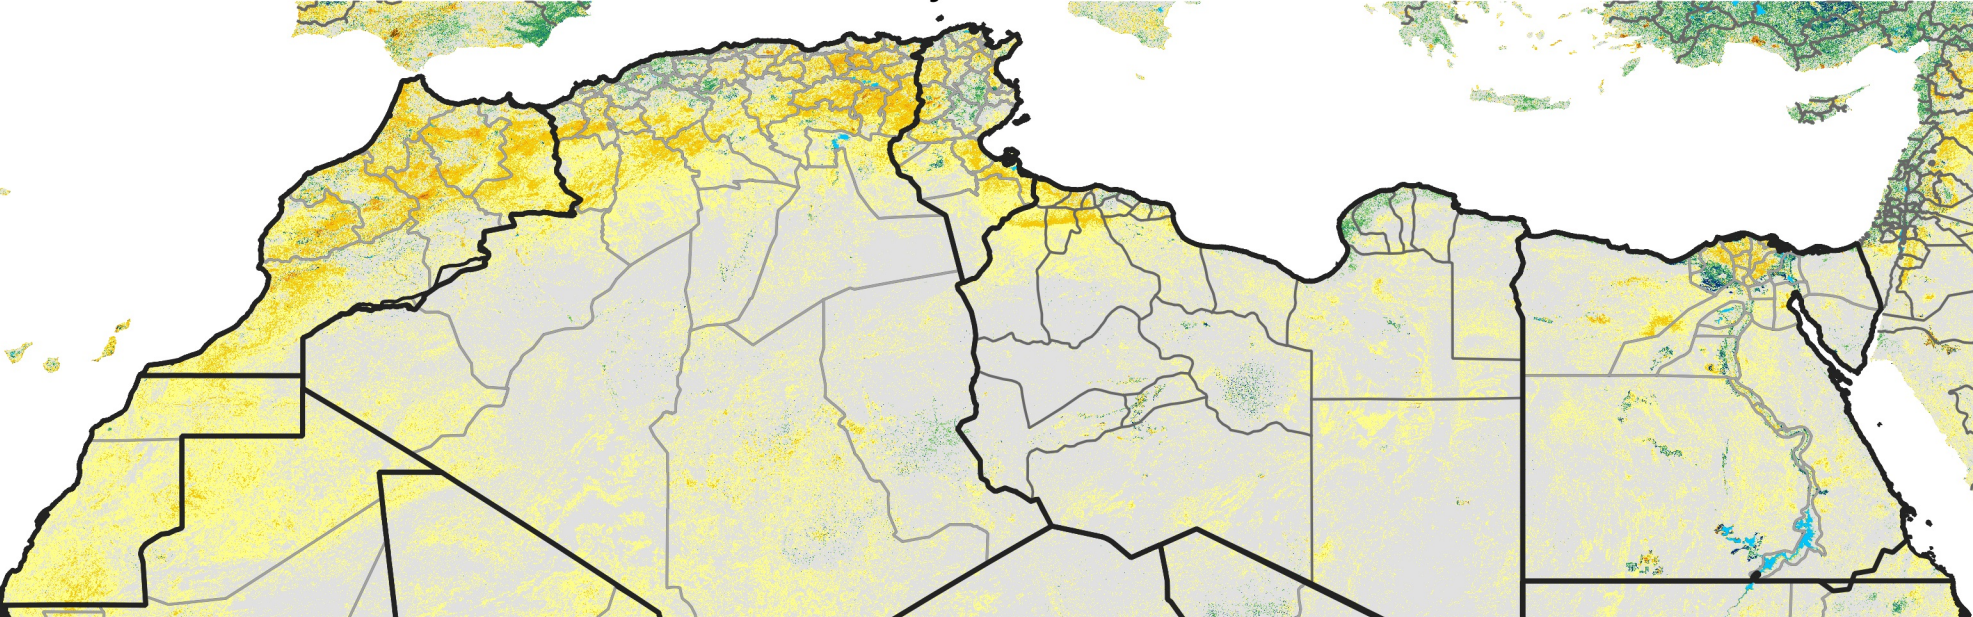

North Africa Percent of Mean NDVI

2022 / mean (2003 - 2022)
Period 18 / June 21 - 30, 2022

Percent of Normal