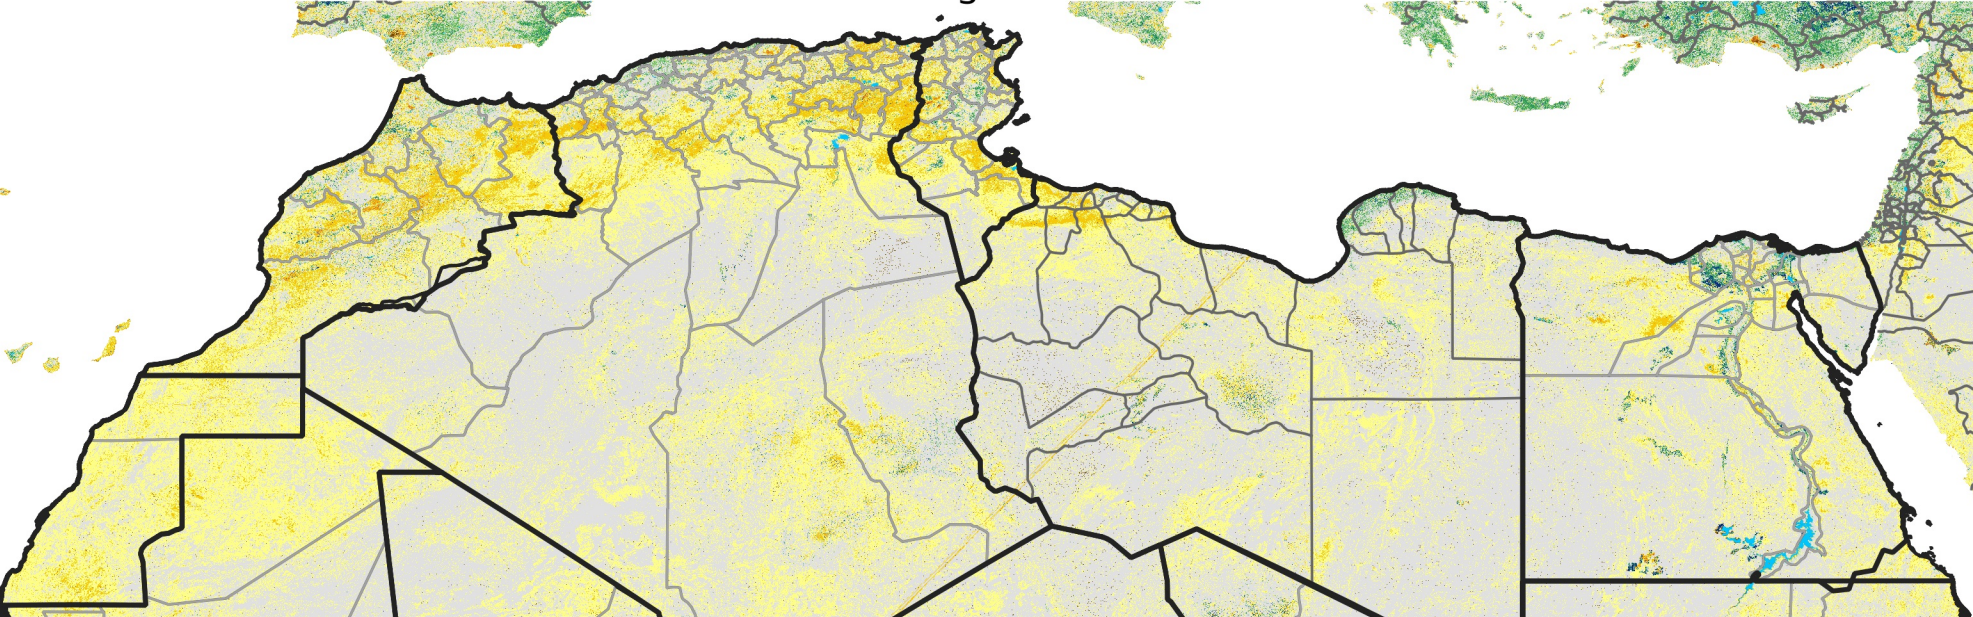

North Africa Percent of Mean NDVI

2022 / mean (2003 - 2022)
Period 23 / August 11 - 20, 2022

Percent of Normal