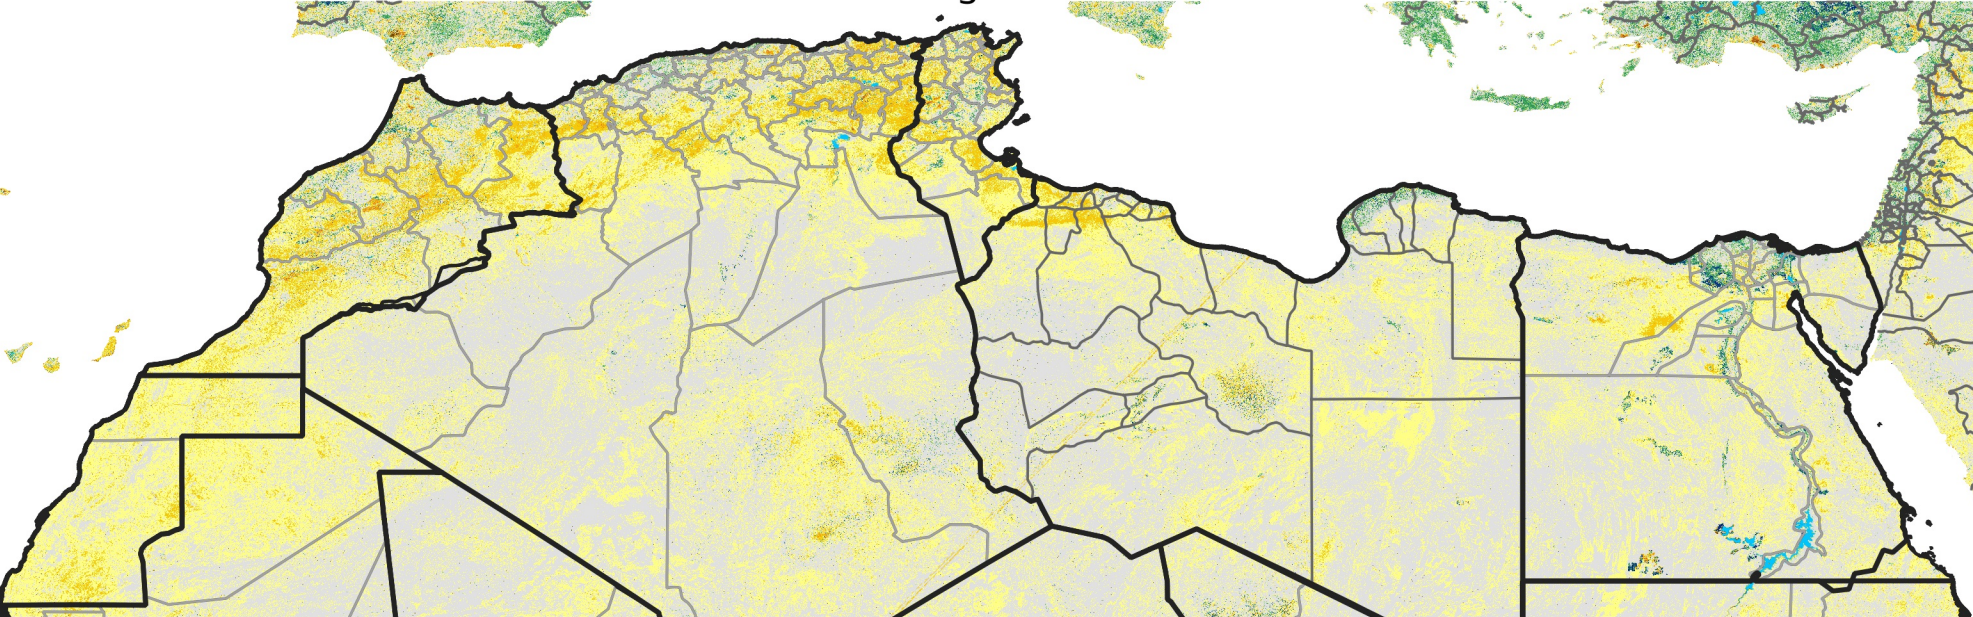

North Africa Percent of Mean NDVI

2022 / mean (2003 - 2022)
Period 24 / August 21 - 31, 2022

Percent of Normal