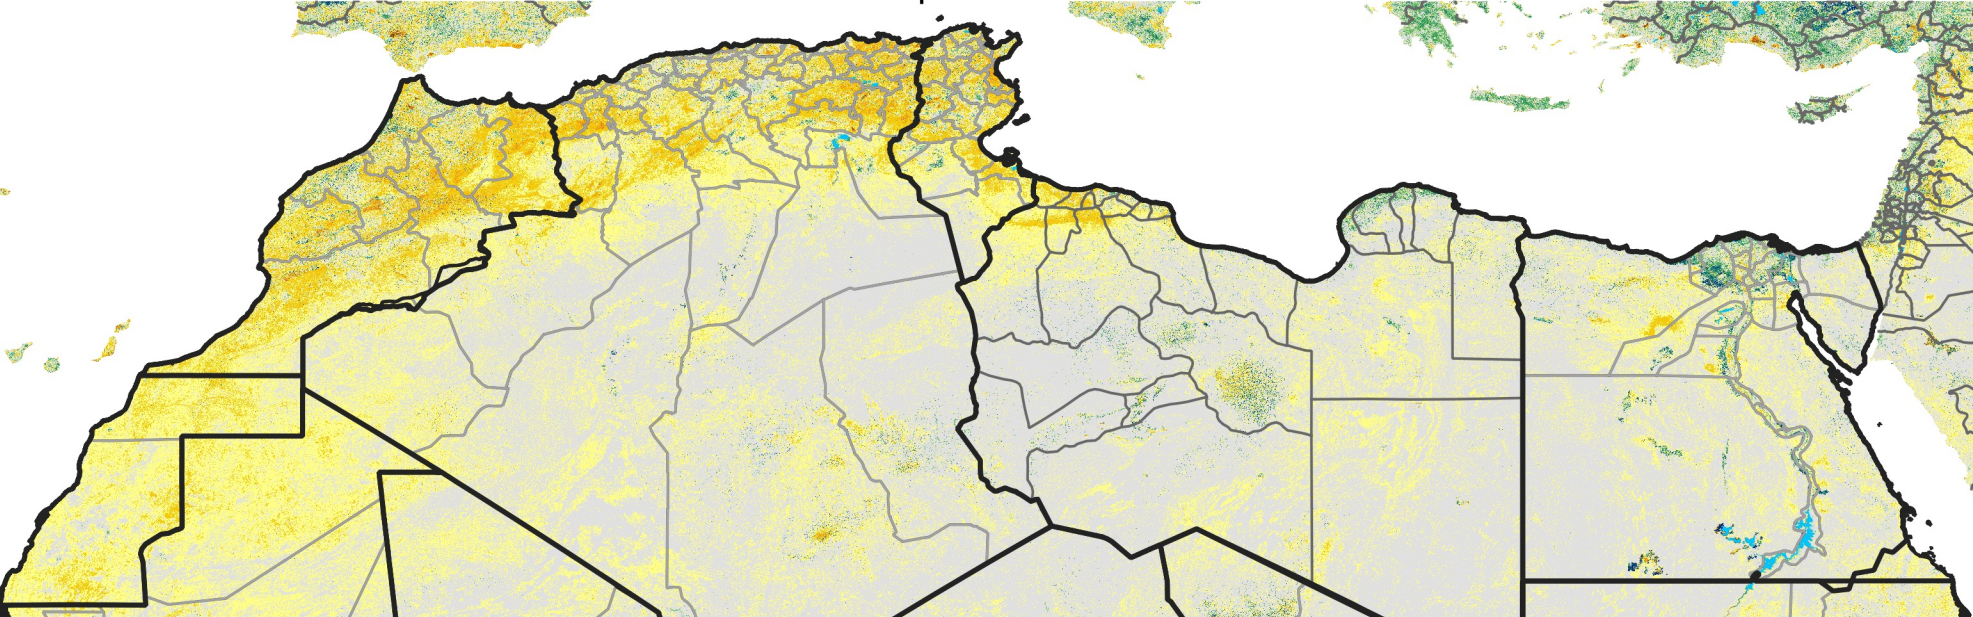

North Africa Percent of Mean NDVI

2022 / mean (2003 - 2022)
Period 27 / September 21 - 30, 2022

Percent of Normal