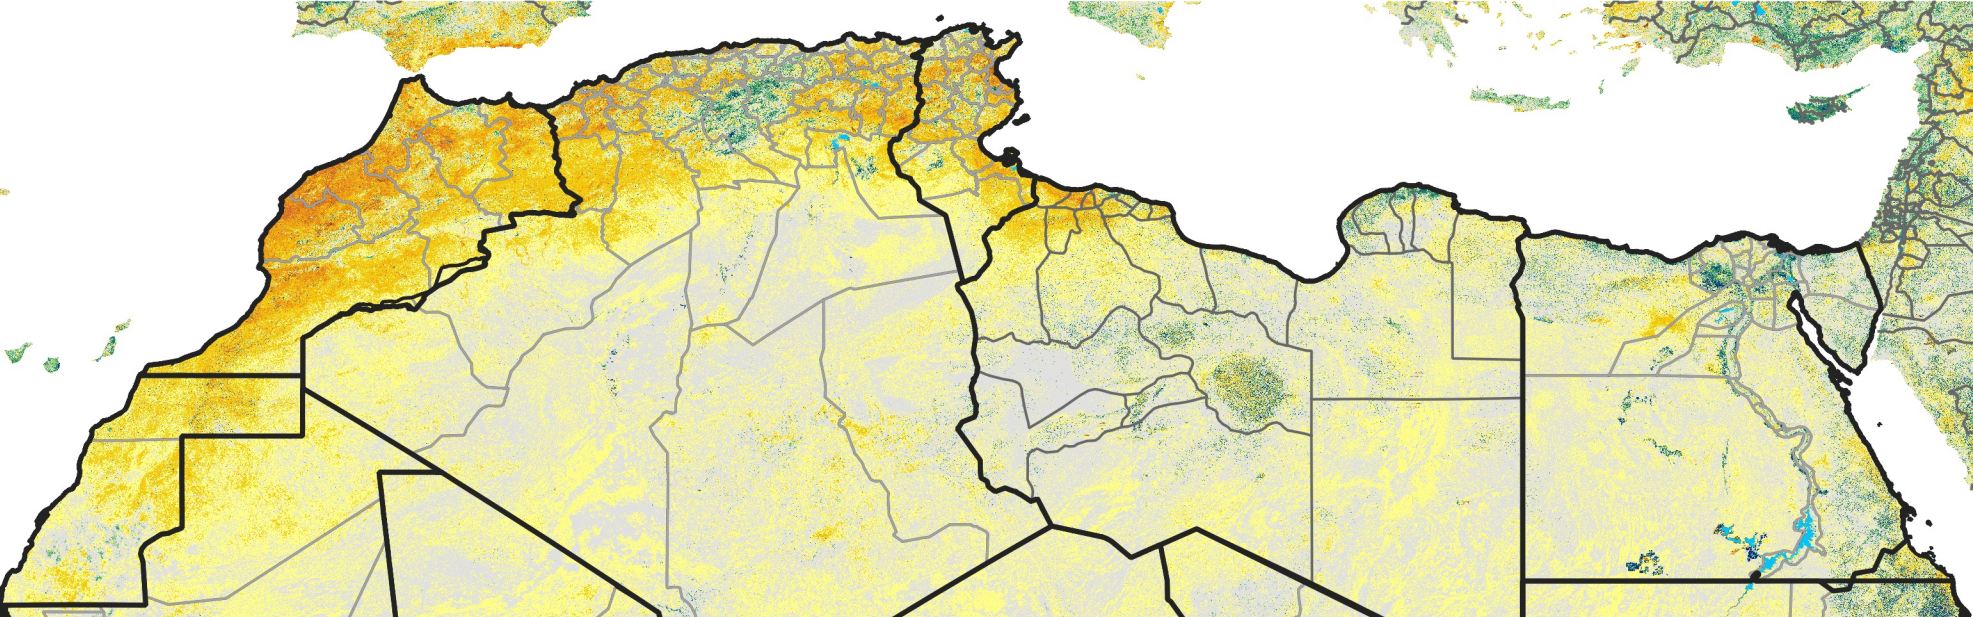

North Africa Percent of Mean NDVI

2022 / mean (2003 - 2022)
Period 33 / November 21 - 30, 2022

Percent of Normal