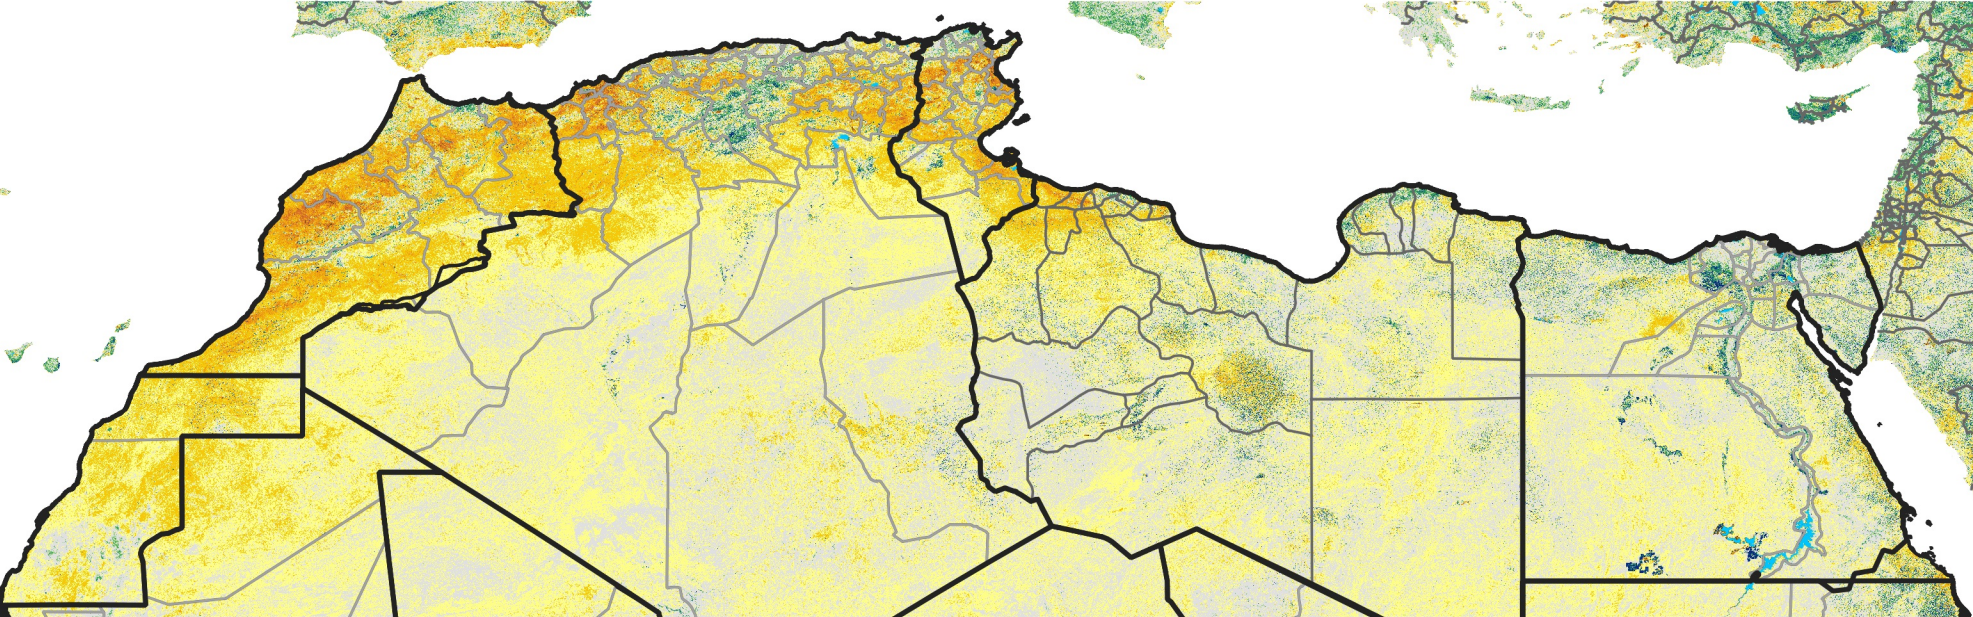

North Africa Percent of Mean NDVI

2022 / mean (2003 - 2022)
Period 35 / December 11 - 20, 2022

Percent of Normal