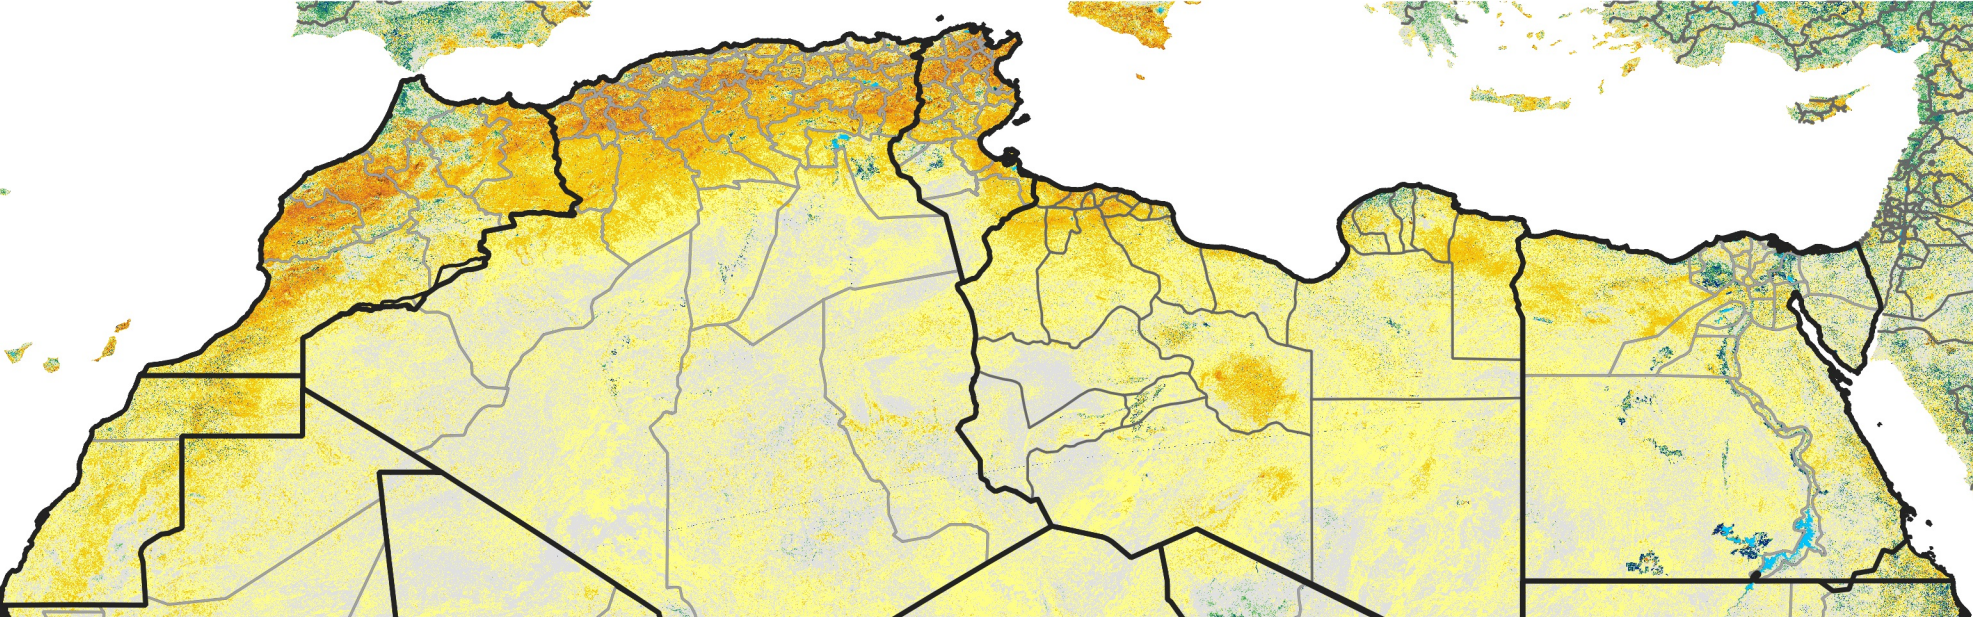

North Africa Percent of Mean NDVI

2023 / mean (2003 - 2022)
Period 33 / November 21 - 30, 2023

Percent of Normal