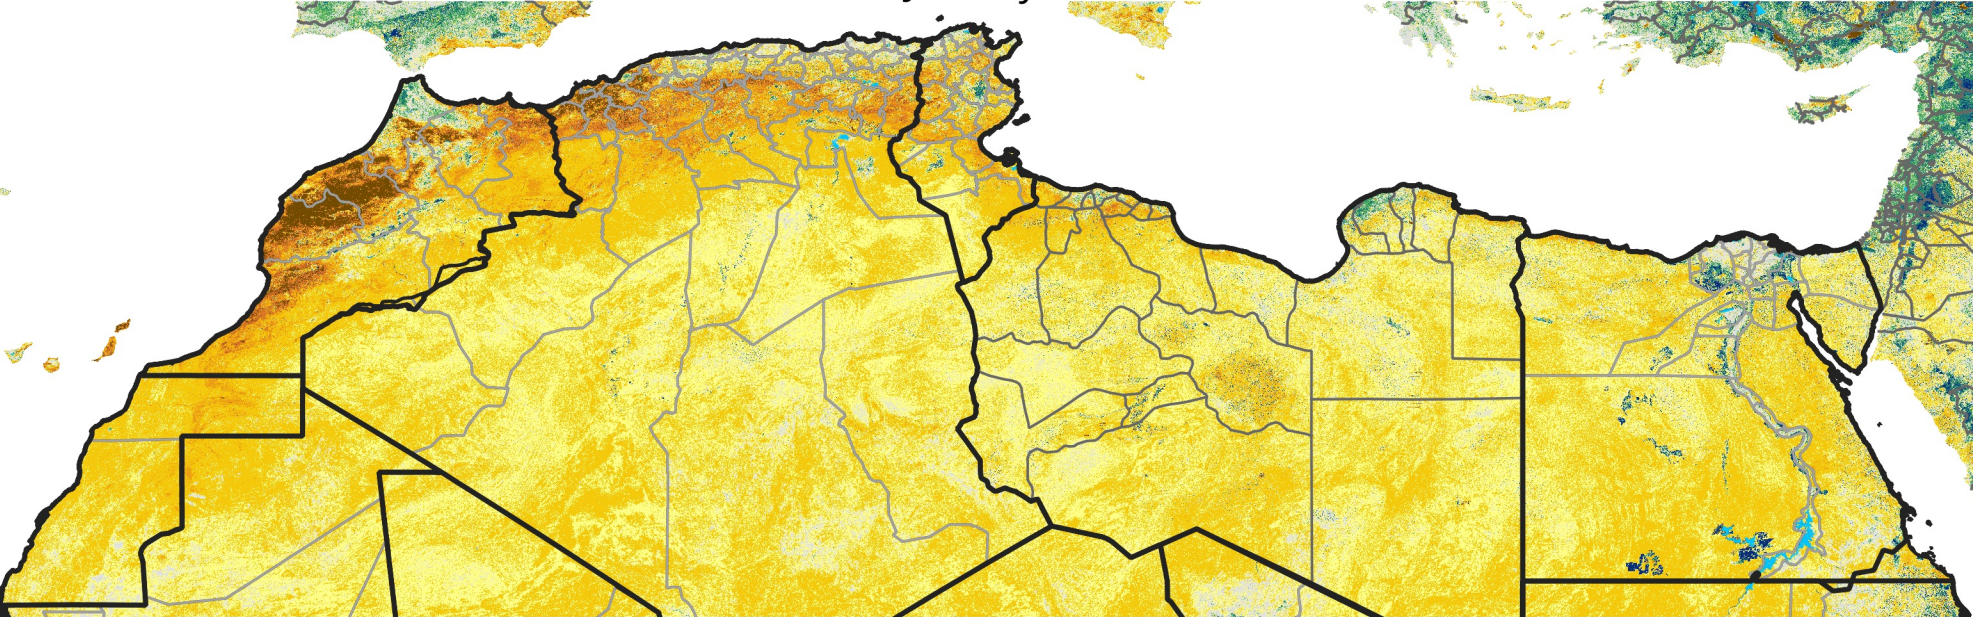

North Africa Percent of Mean NDVI

2024 / mean (2003 - 2022)
Period 02 / January 11 - 20, 2024

Percent of Normal