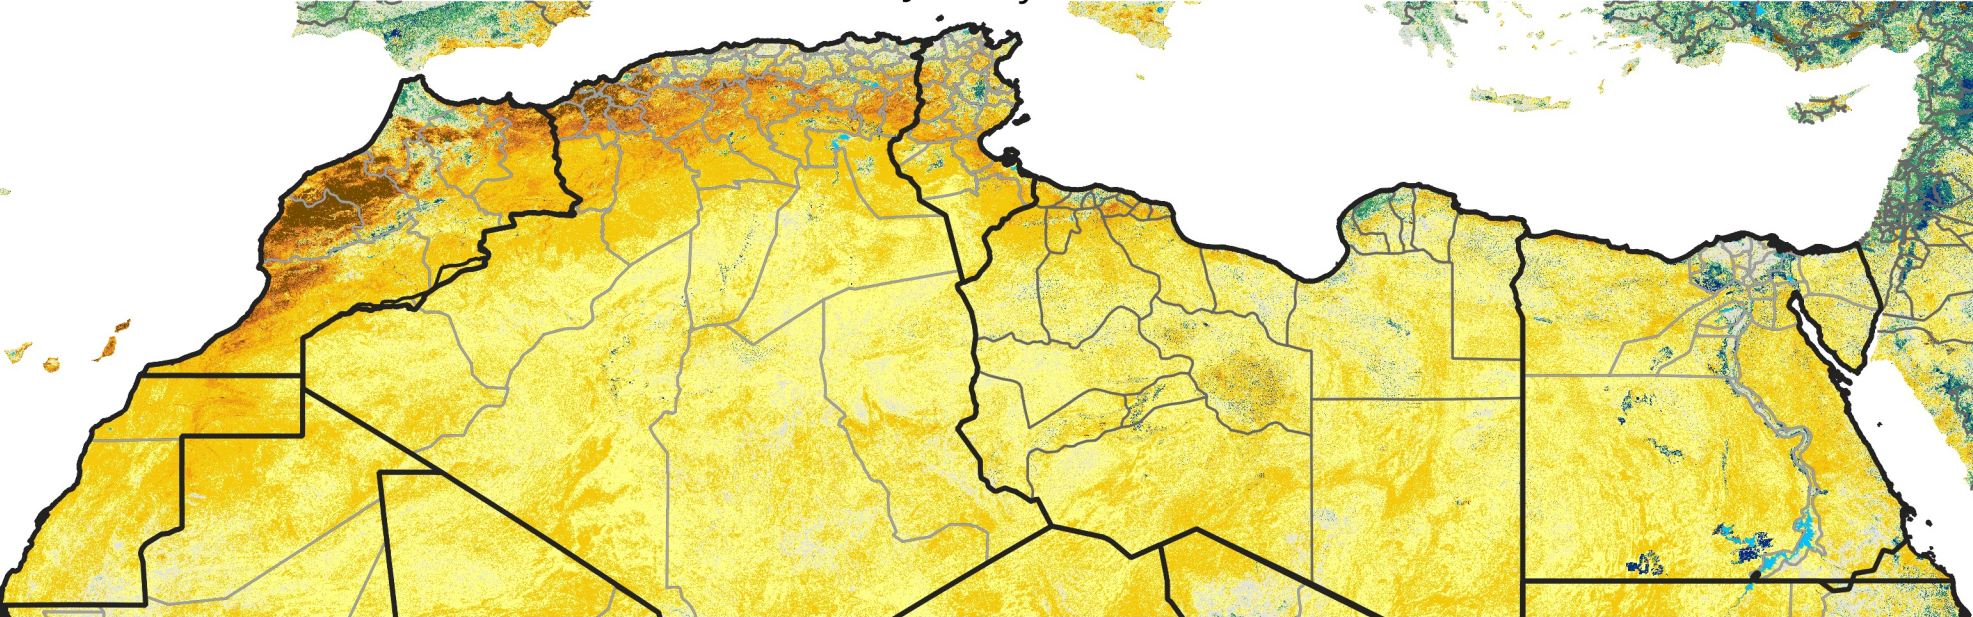

North Africa Percent of Mean NDVI

2024 / mean (2003 - 2022)
Period 03 / January 21 - 31, 2024

Percent of Normal