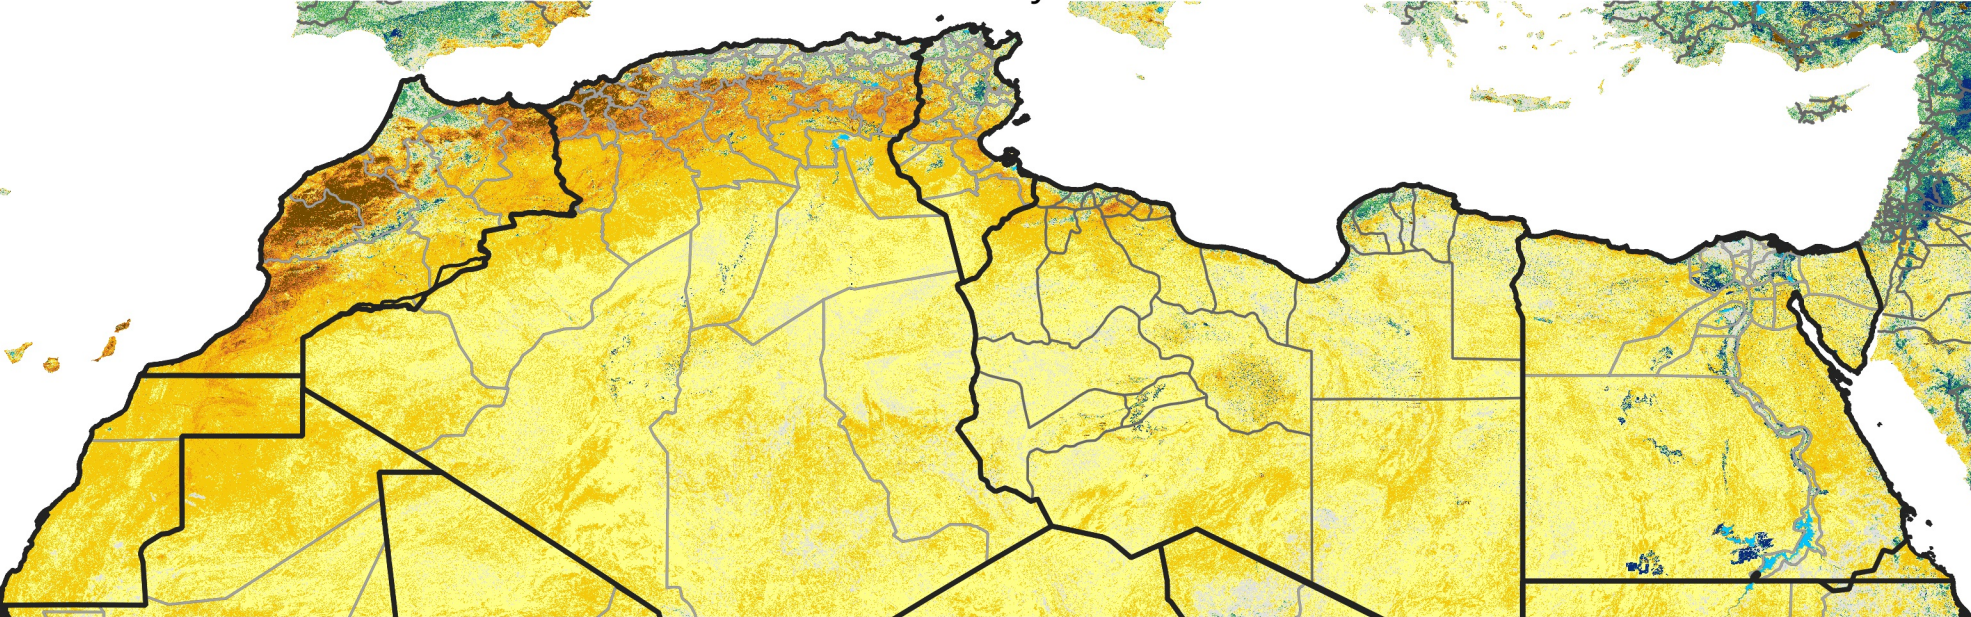

# North Africa Percent of Mean NDVI

2024 / mean (2003 - 2022)  
Period 05 / February 11 - 20, 2024