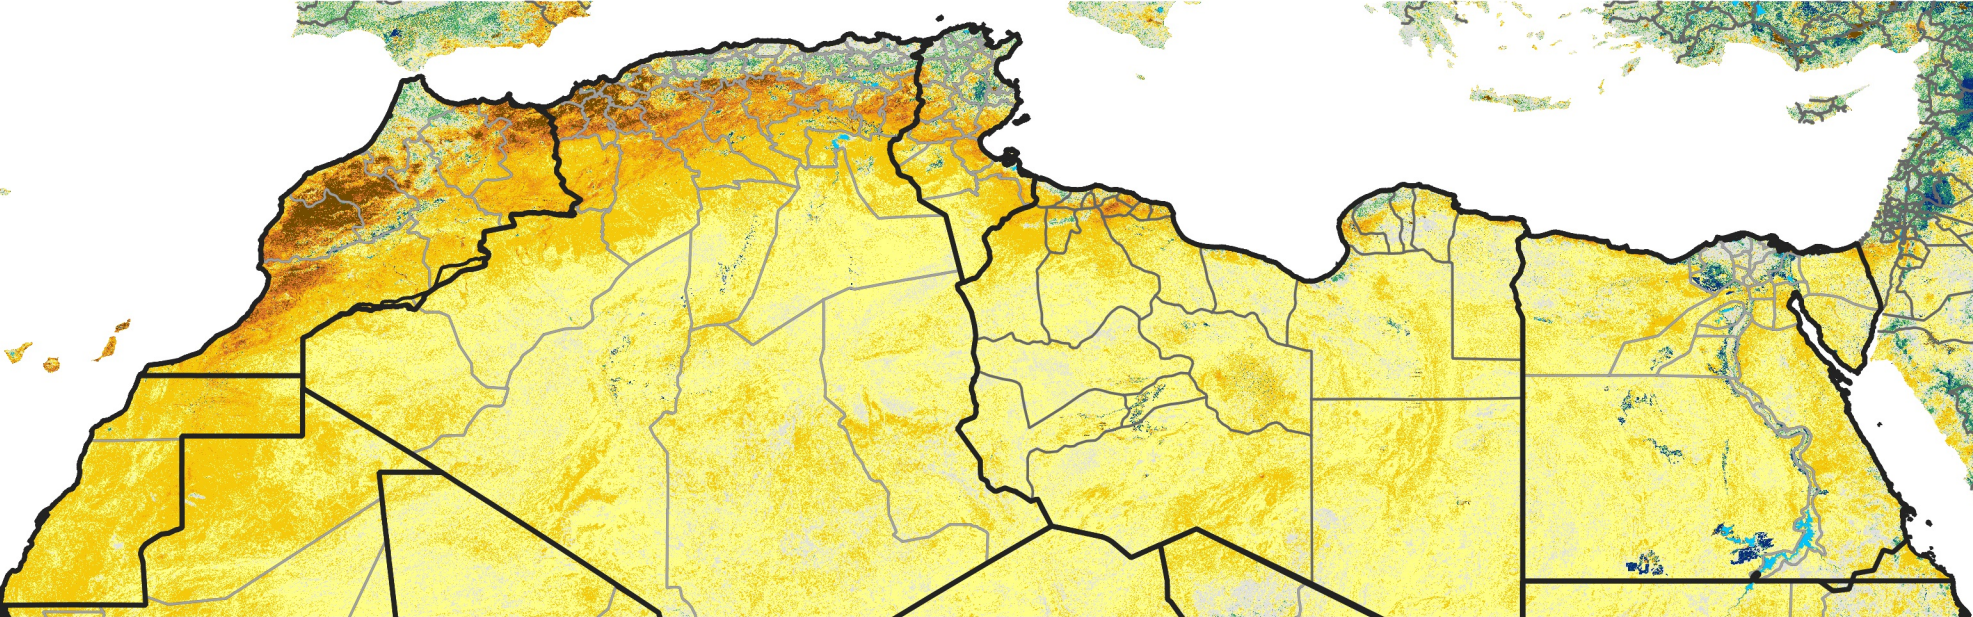

# North Africa Percent of Mean NDVI

2024 / mean (2003 - 2022)  
Period 07 / March 01 - 10, 2024