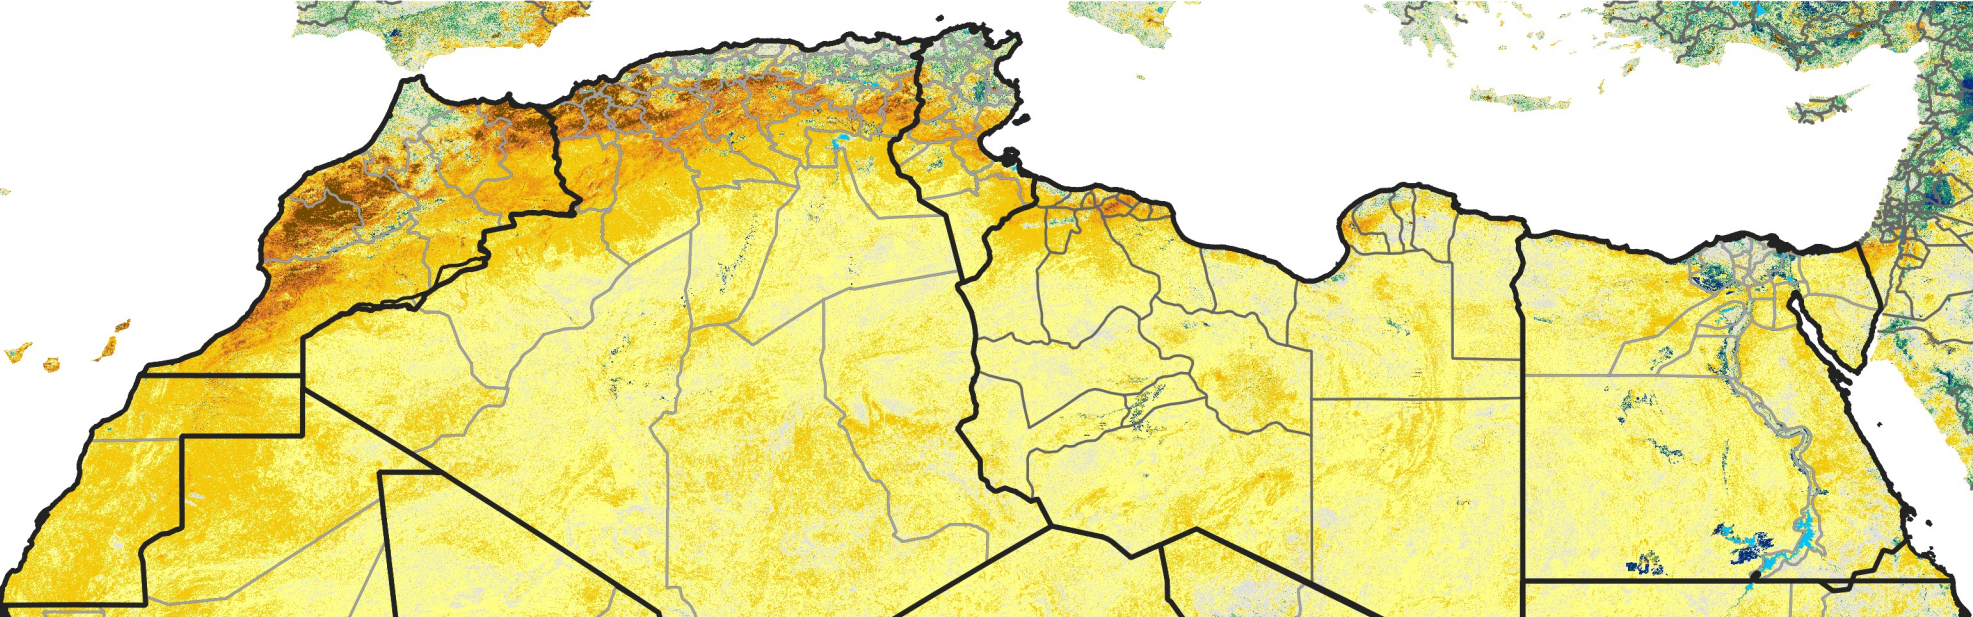

# North Africa Percent of Mean NDVI

2024 / mean (2003 - 2022)  
Period 08 / March 11 - 20, 2024