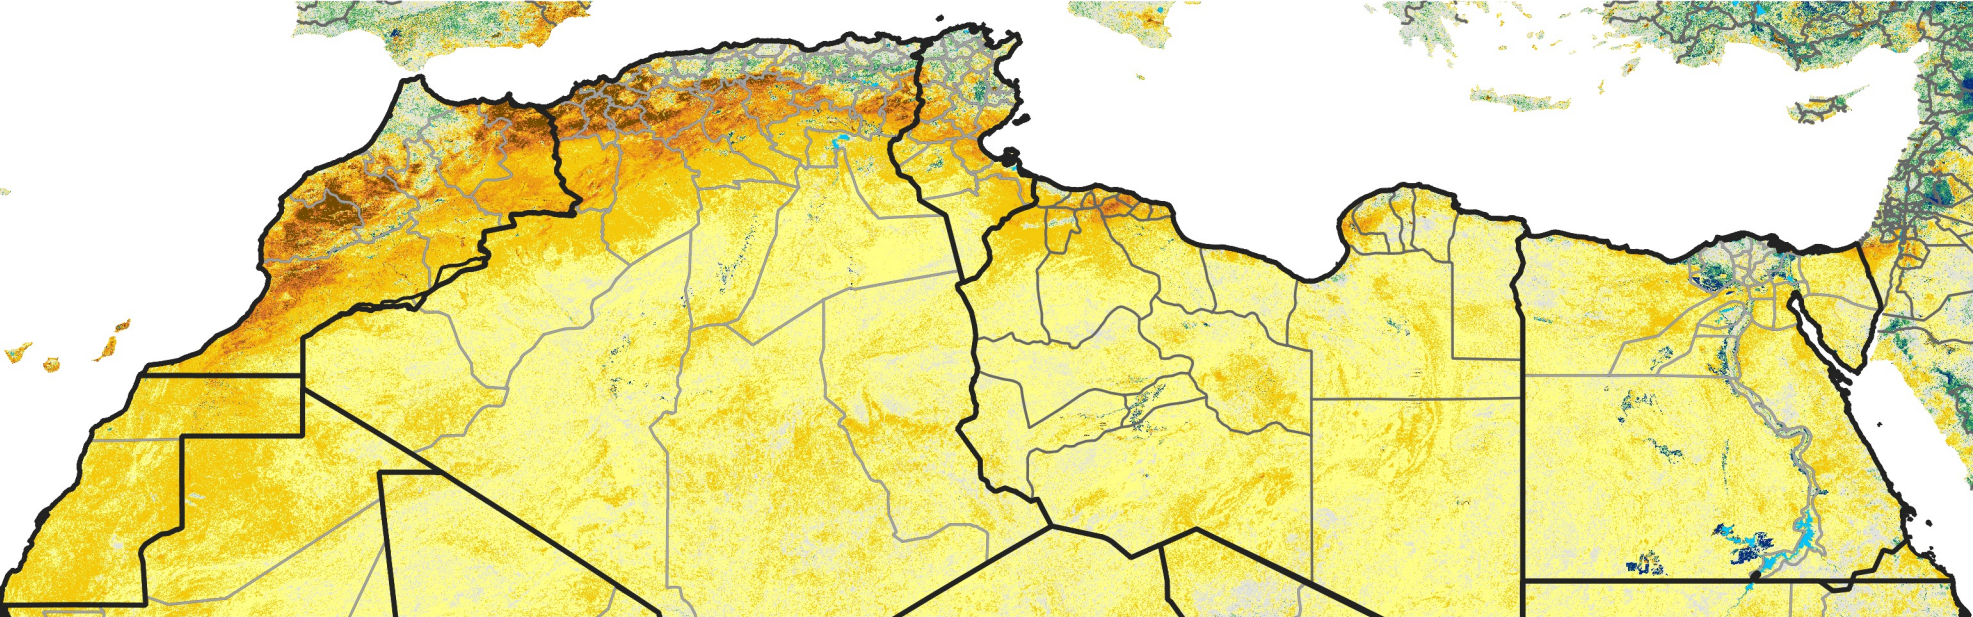

North Africa Percent of Mean NDVI

2024 / mean (2003 - 2022)
Period 09 / March 21 - 31, 2024

Percent of Normal