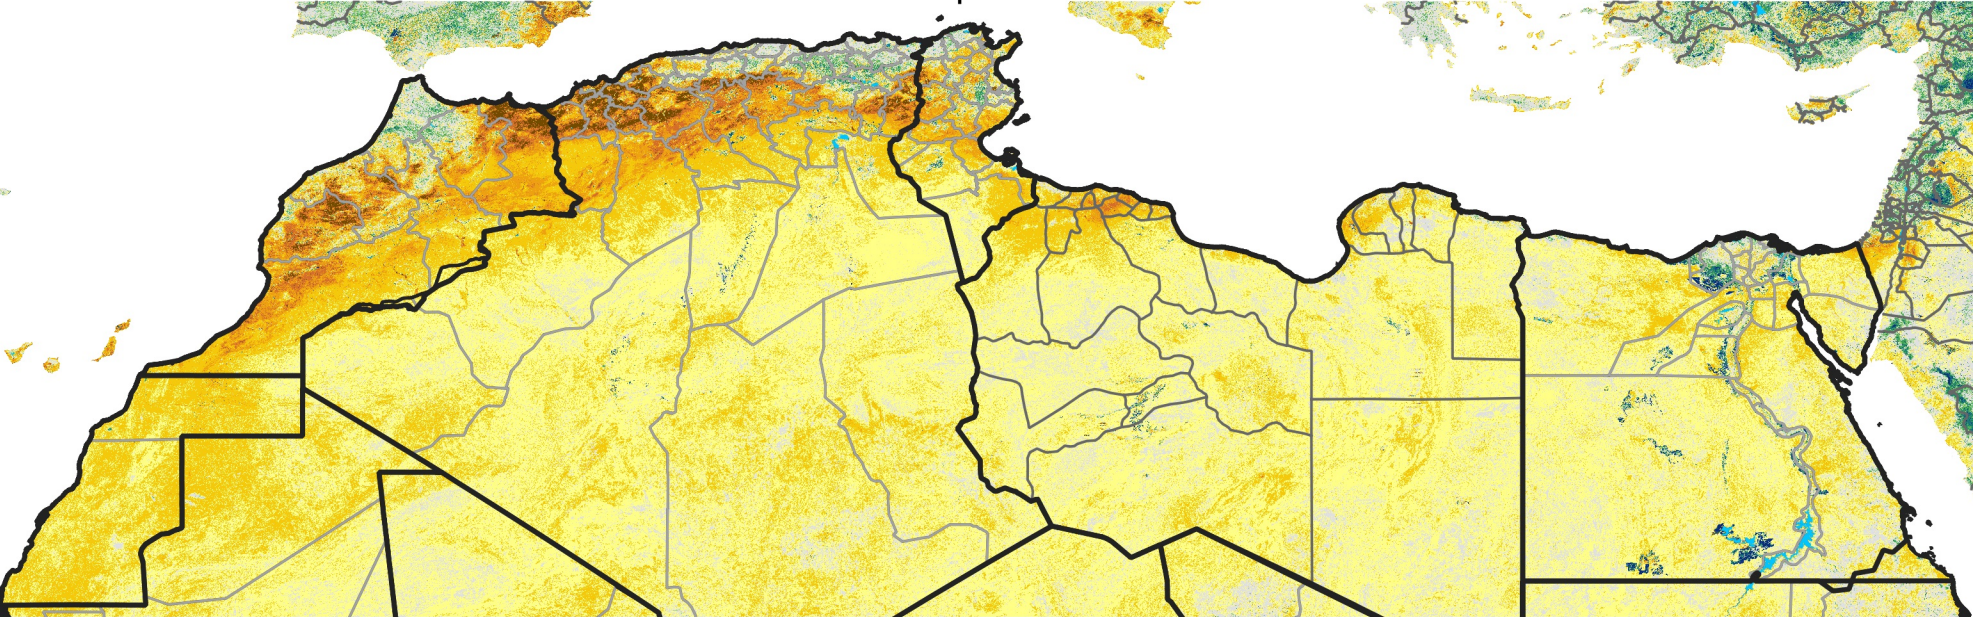

North Africa Percent of Mean NDVI

2024 / mean (2003 - 2022)
Period 11 / April 11 - 20, 2024

Percent of Normal