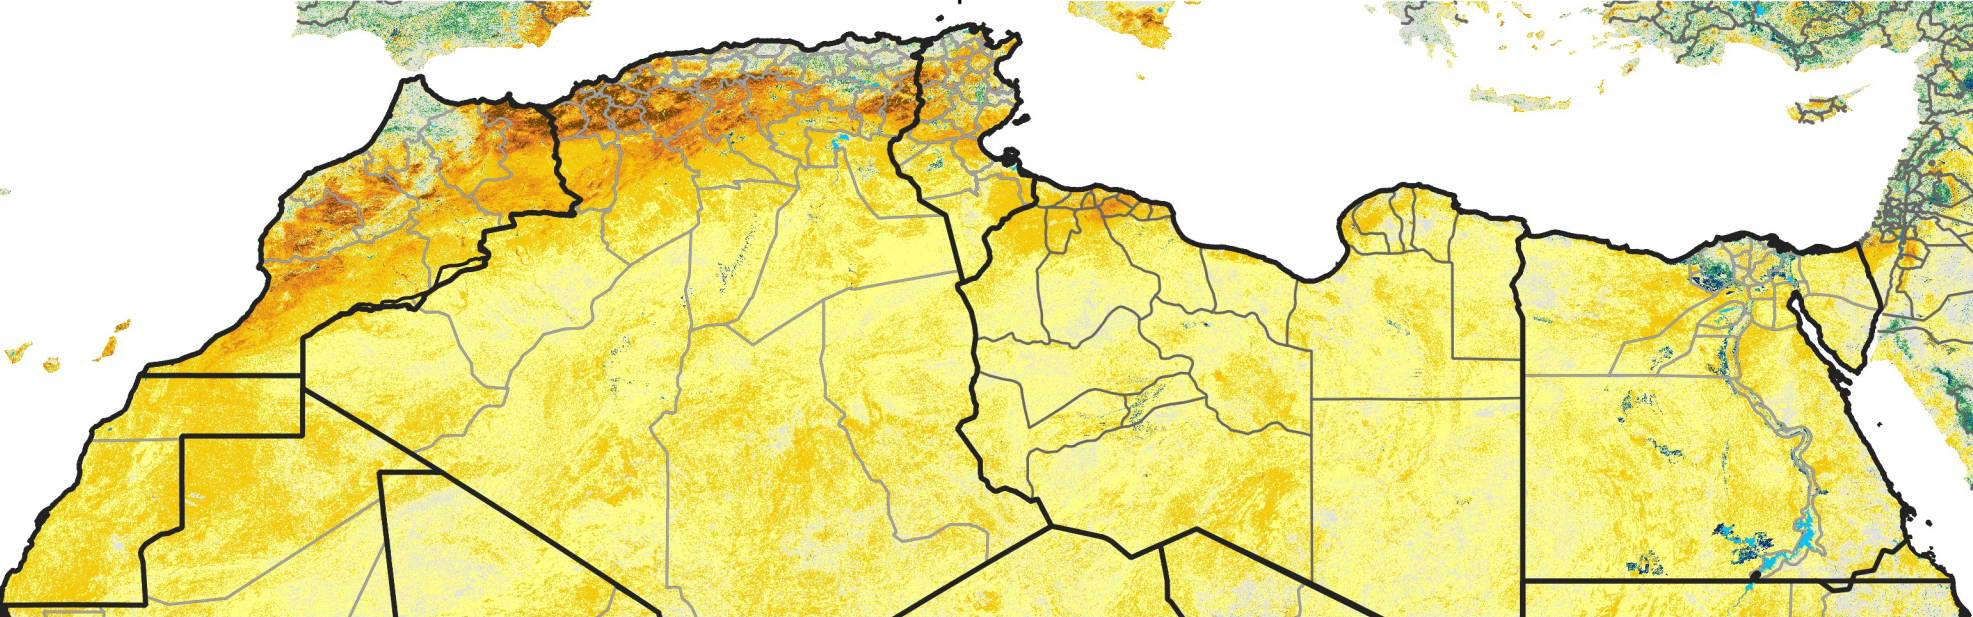

North Africa Percent of Mean NDVI

2024 / mean (2003 - 2022)
Period 12 / April 21 - 30, 2024

Percent of Normal