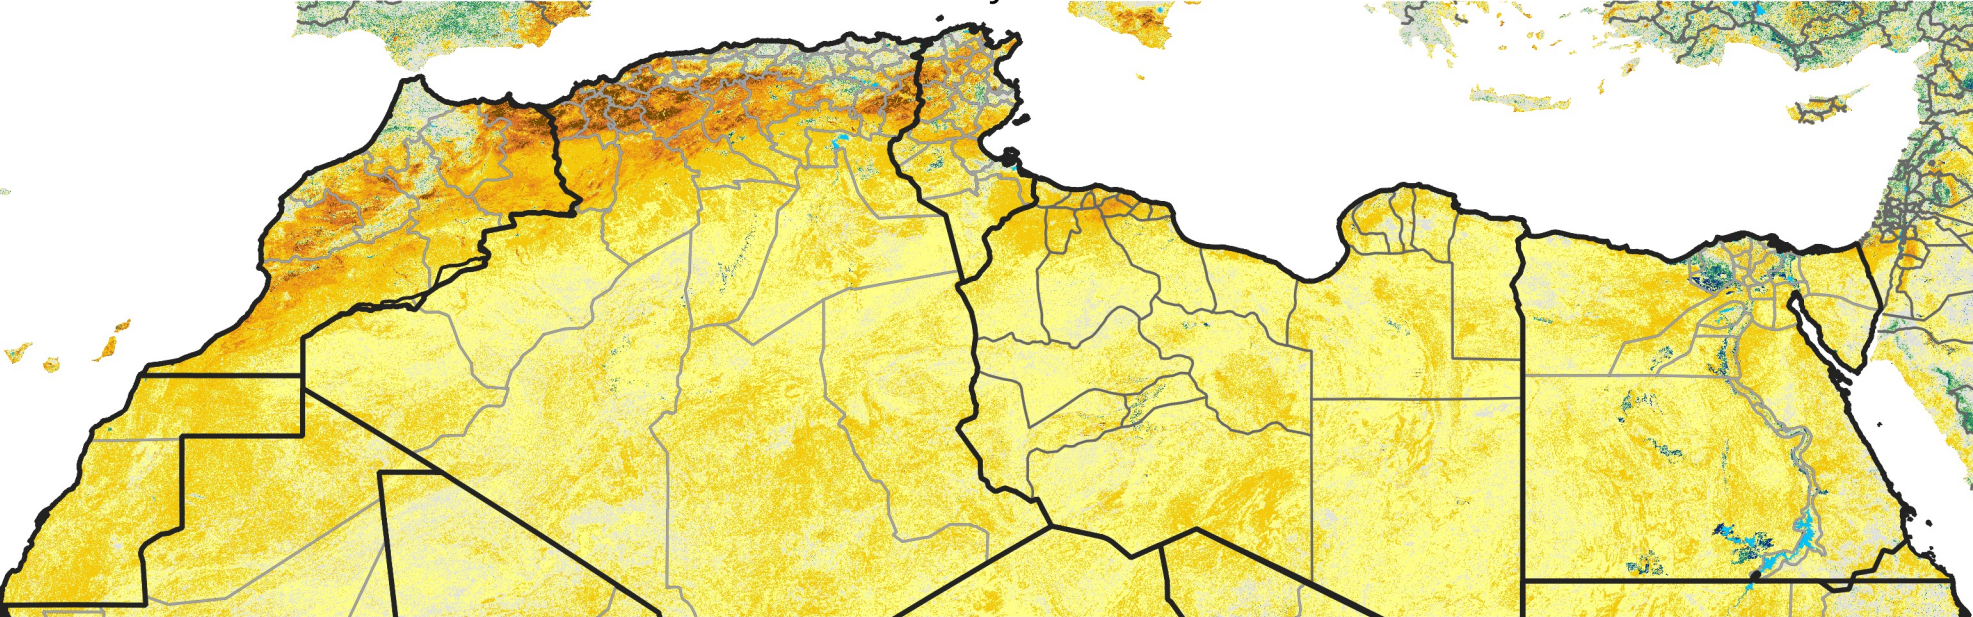

North Africa Percent of Mean NDVI

2024 / mean (2003 - 2022)
Period 13 / May 01 - 10, 2024

Percent of Normal