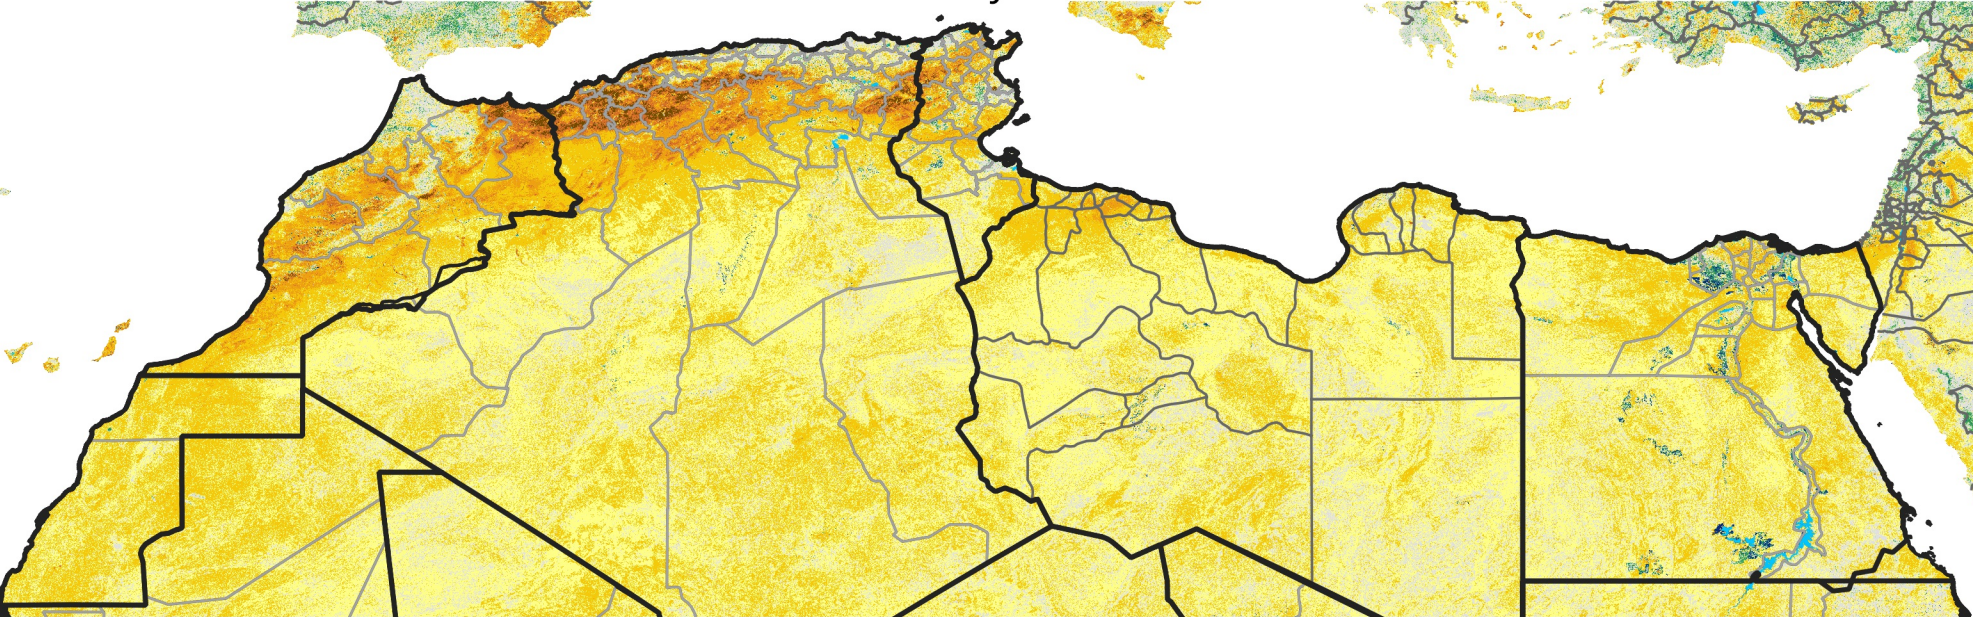

North Africa Percent of Mean NDVI

2024 / mean (2003 - 2022)
Period 14 / May 11 - 20, 2024

Percent of Normal