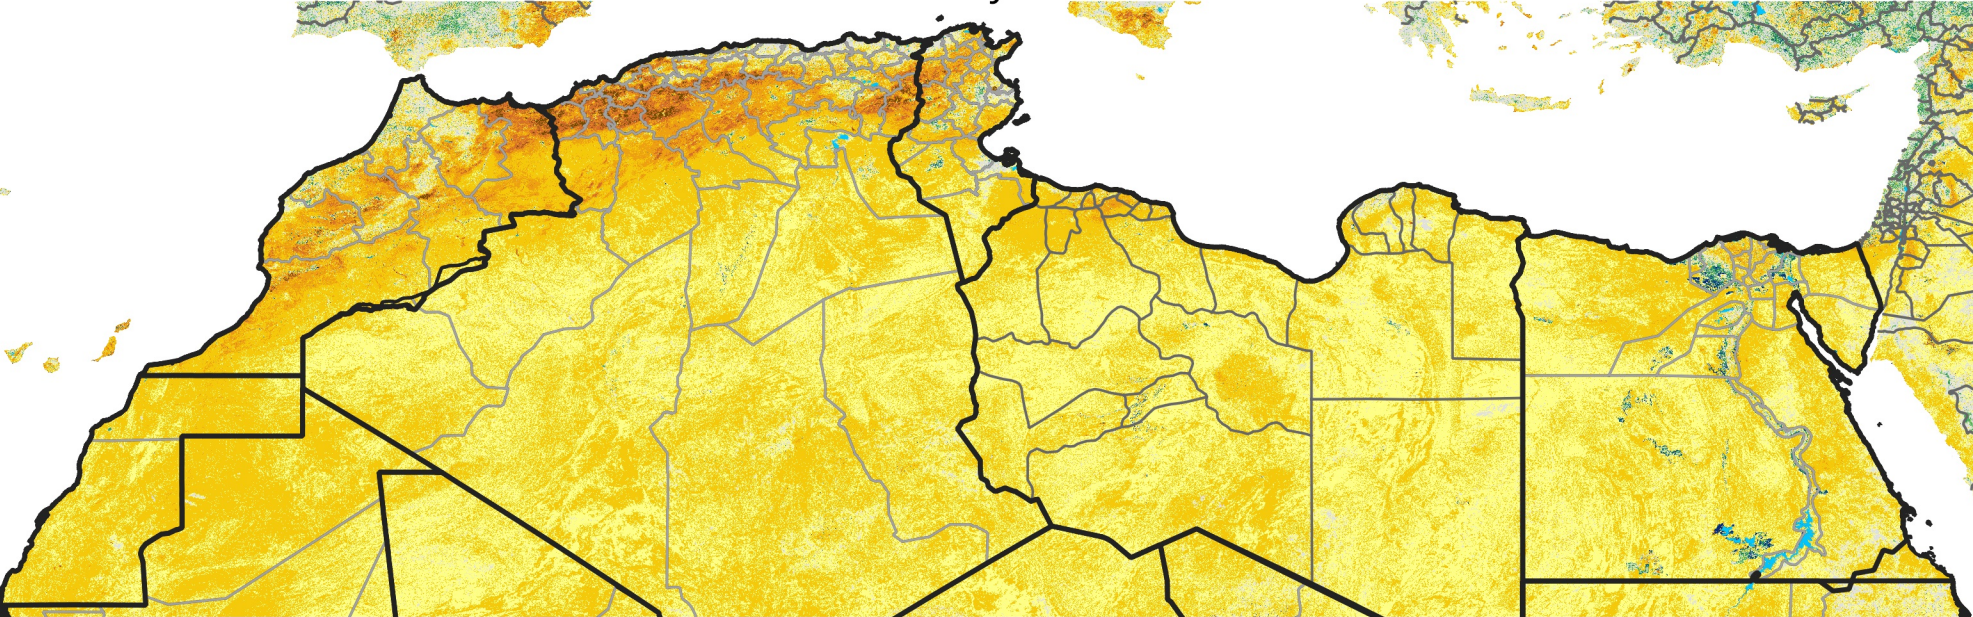

North Africa Percent of Mean NDVI

2024 / mean (2003 - 2022)
Period 15 / May 21 - 31, 2024

Percent of Normal