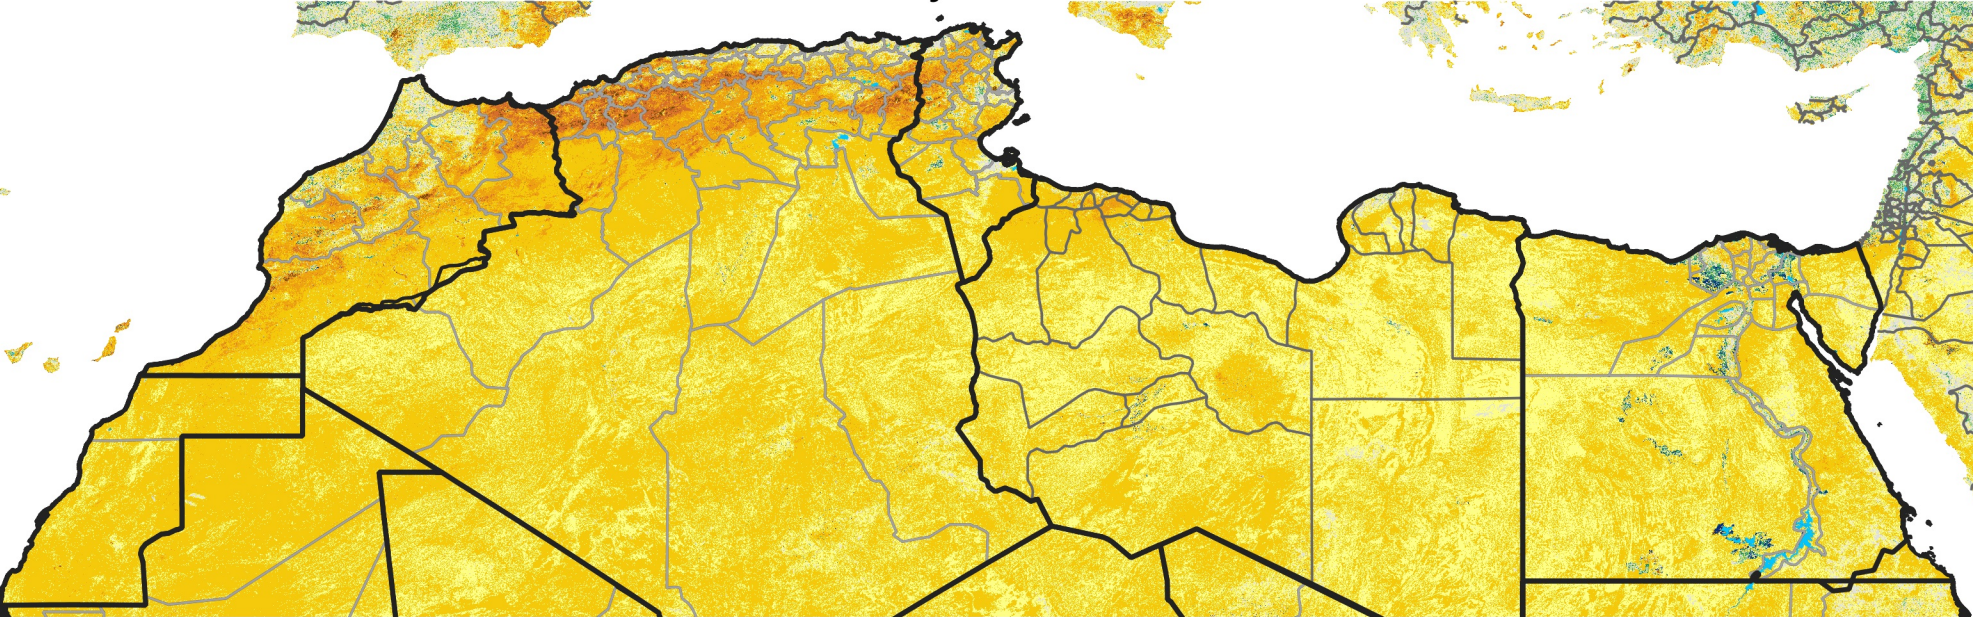

North Africa Percent of Mean NDVI

2024 / mean (2003 - 2022)
Period 16 / June 01 - 10, 2024

Percent of Normal