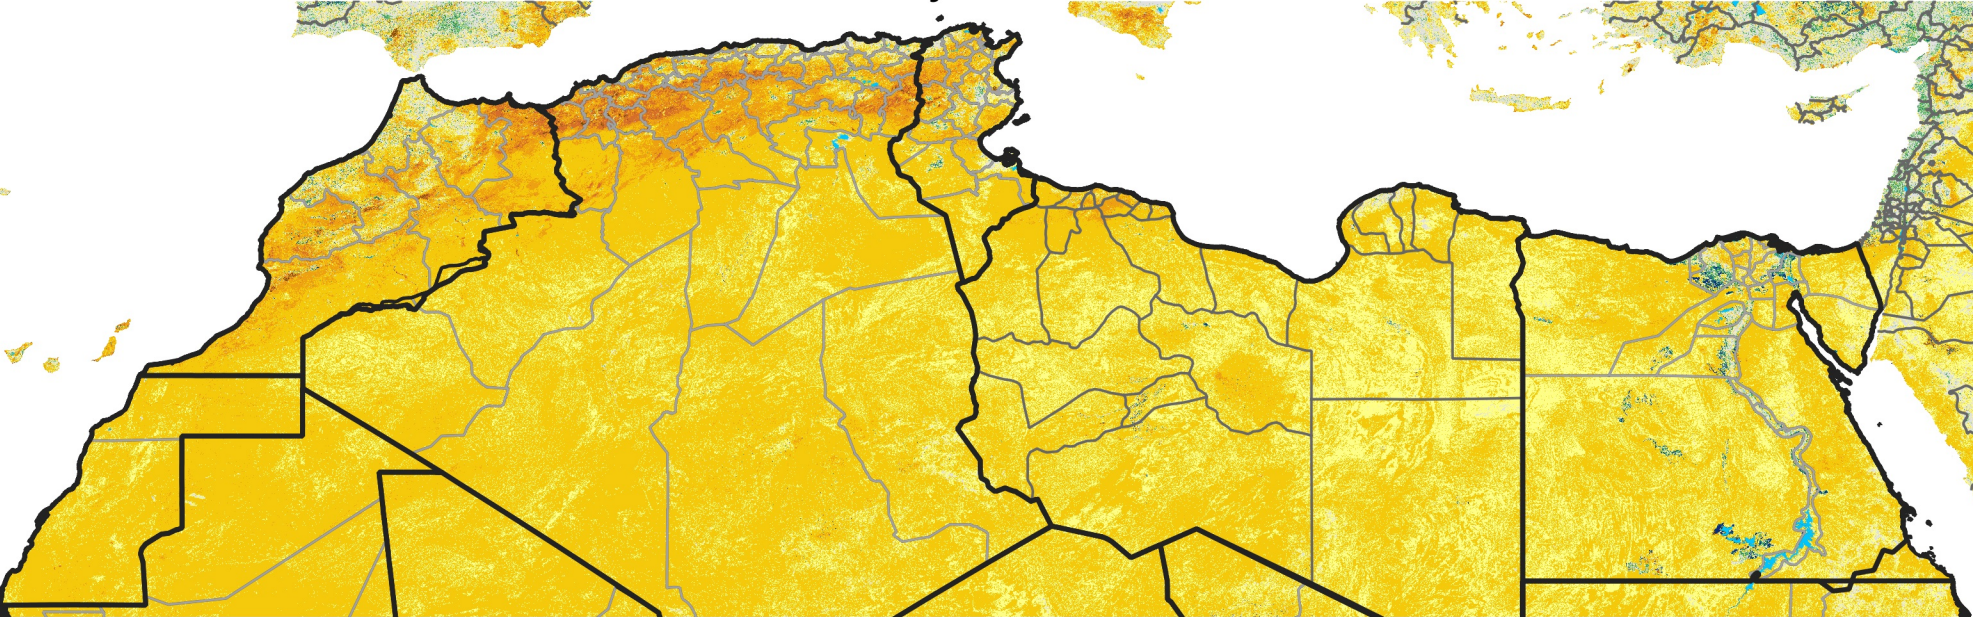

# North Africa Percent of Mean NDVI

2024 / mean (2003 - 2022)  
Period 17 / June 11 - 20, 2024