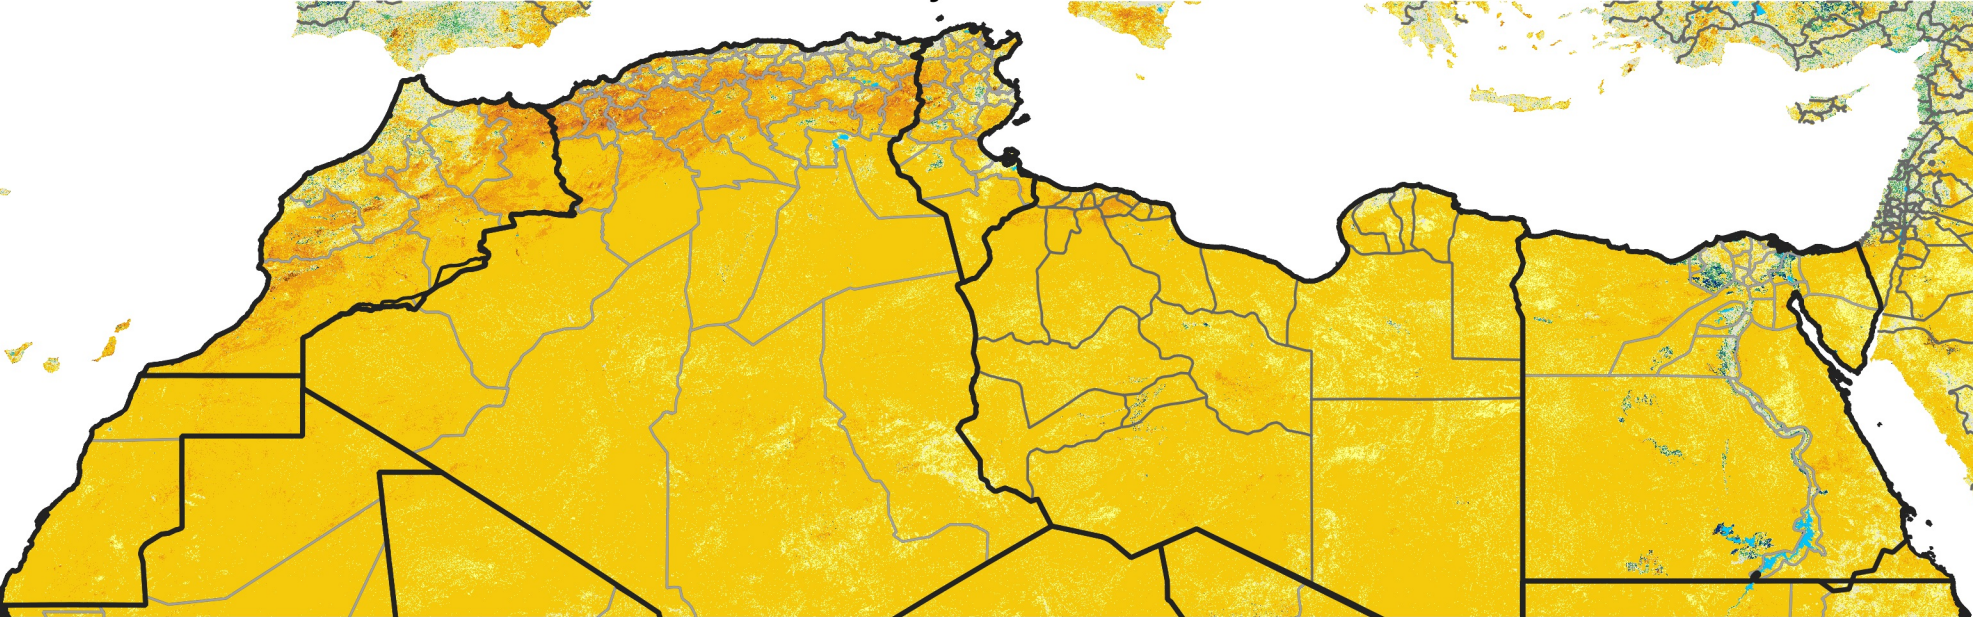

North Africa Percent of Mean NDVI

2024 / mean (2003 - 2022)
Period 18 / June 21 - 30, 2024

Percent of Normal