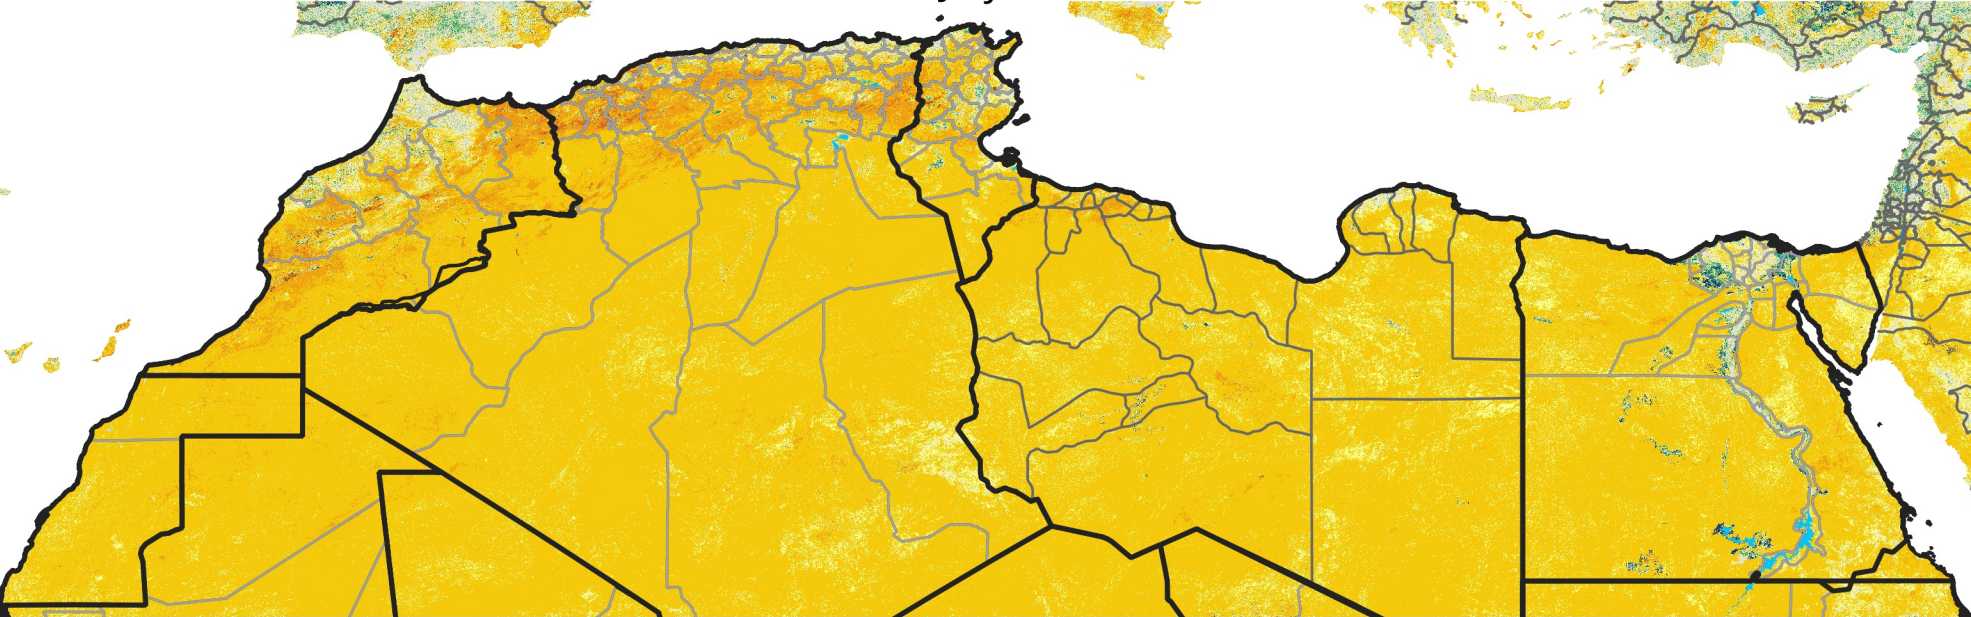

North Africa Percent of Mean NDVI

2024 / mean (2003 - 2022)
Period 19 / July 01 - 10, 2024

Percent of Normal