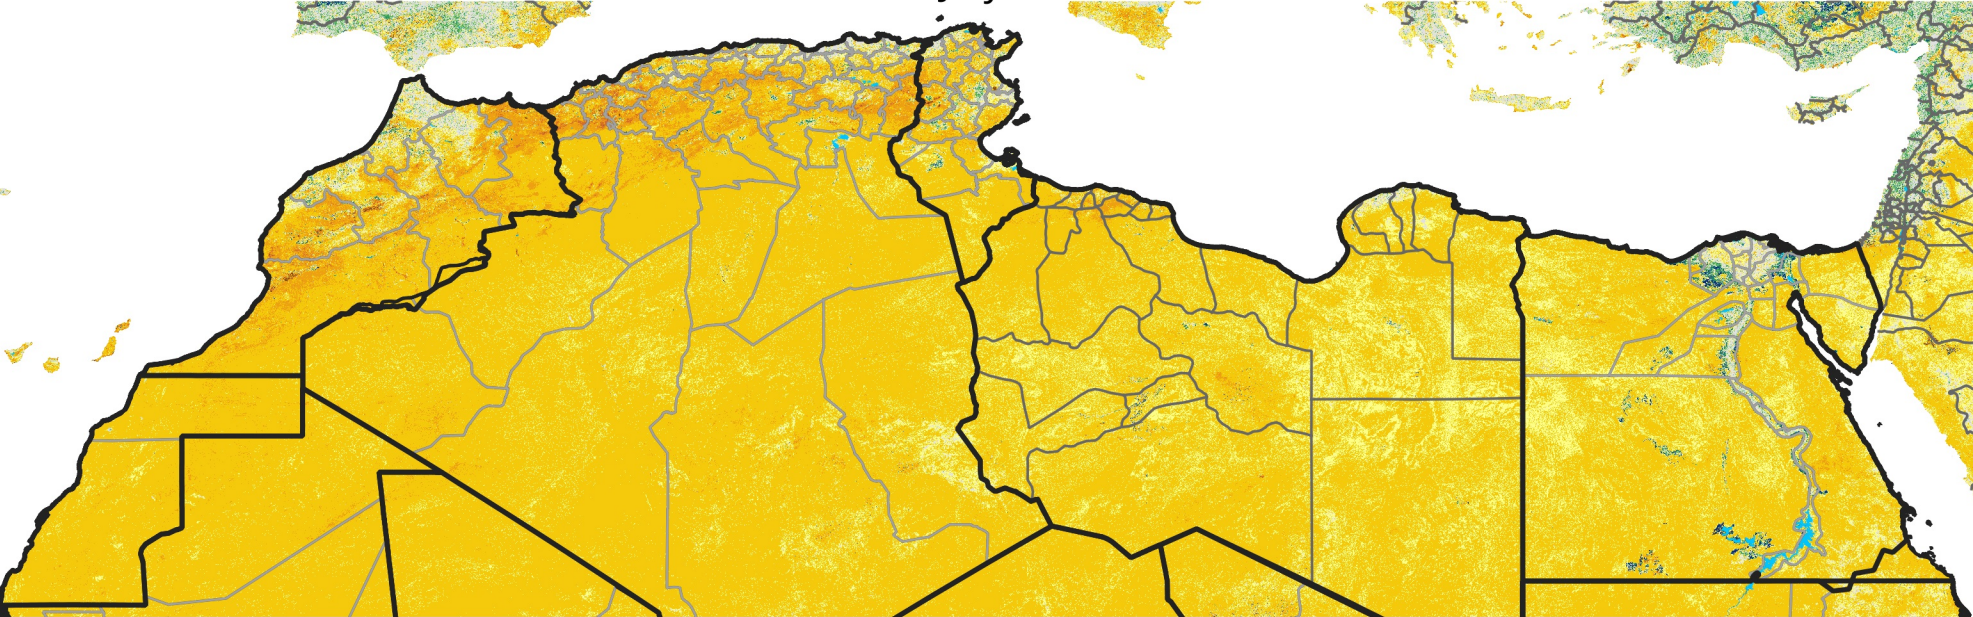

North Africa Percent of Mean NDVI

2024 / mean (2003 - 2022)
Period 20 / July 11 - 20, 2024

Percent of Normal