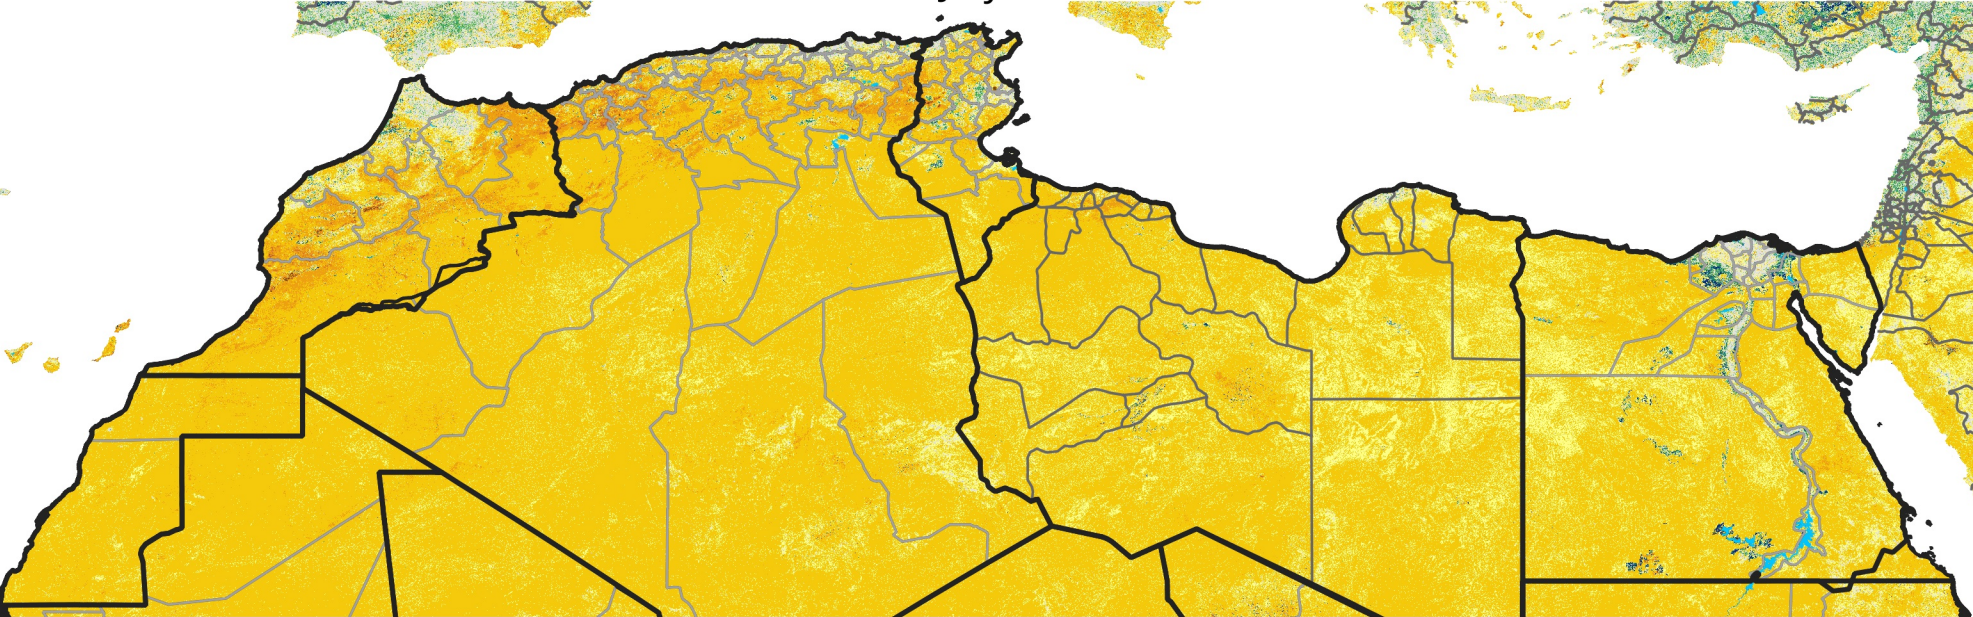

North Africa Percent of Mean NDVI

2024 / mean (2003 - 2022)
Period 21 / July 21 - 31, 2024

Percent of Normal