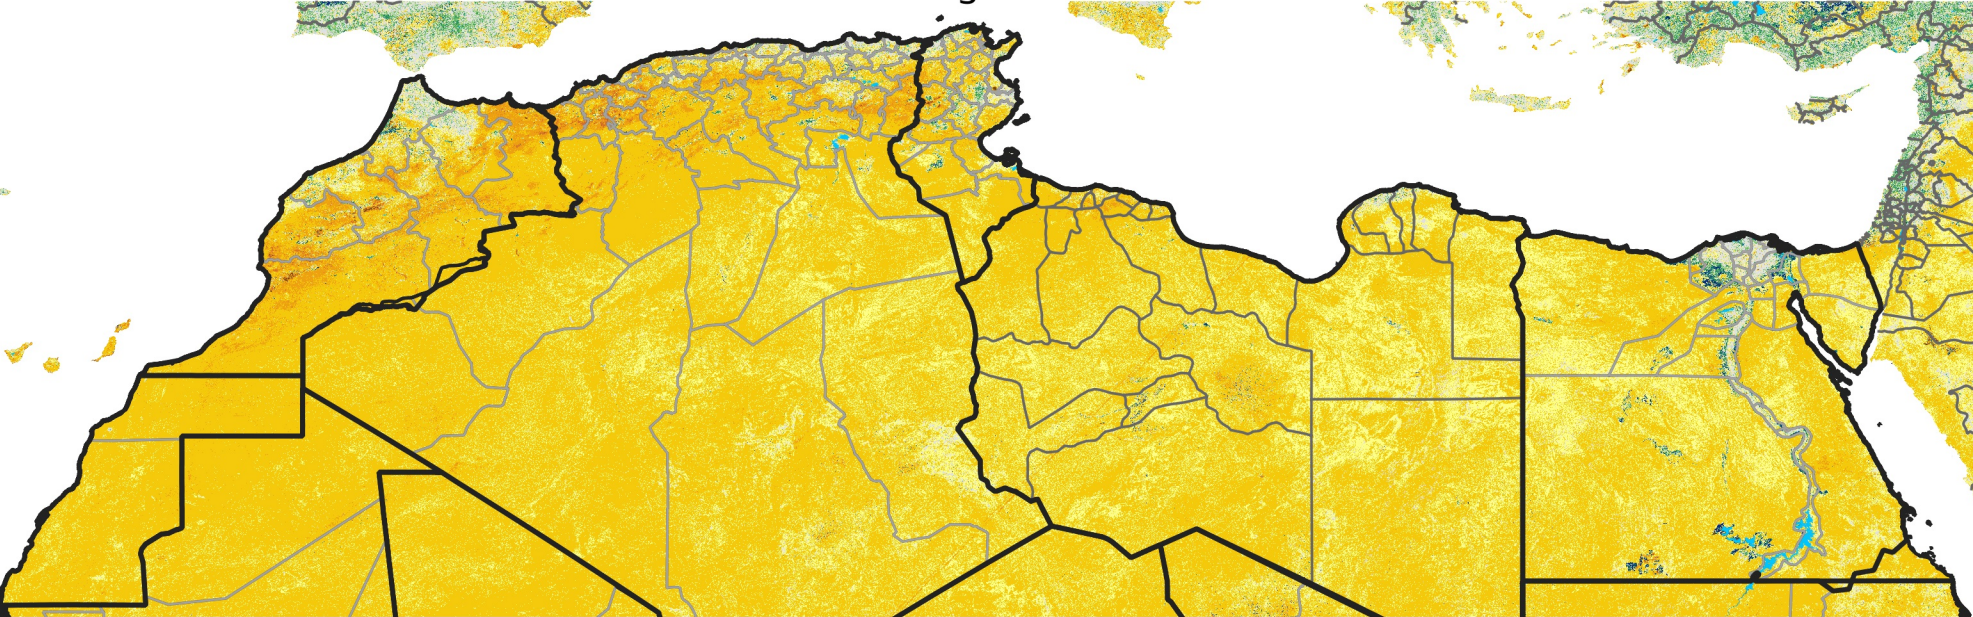

# North Africa Percent of Mean NDVI

2024 / mean (2003 - 2022)  
Period 22 / August 01 - 10, 2024