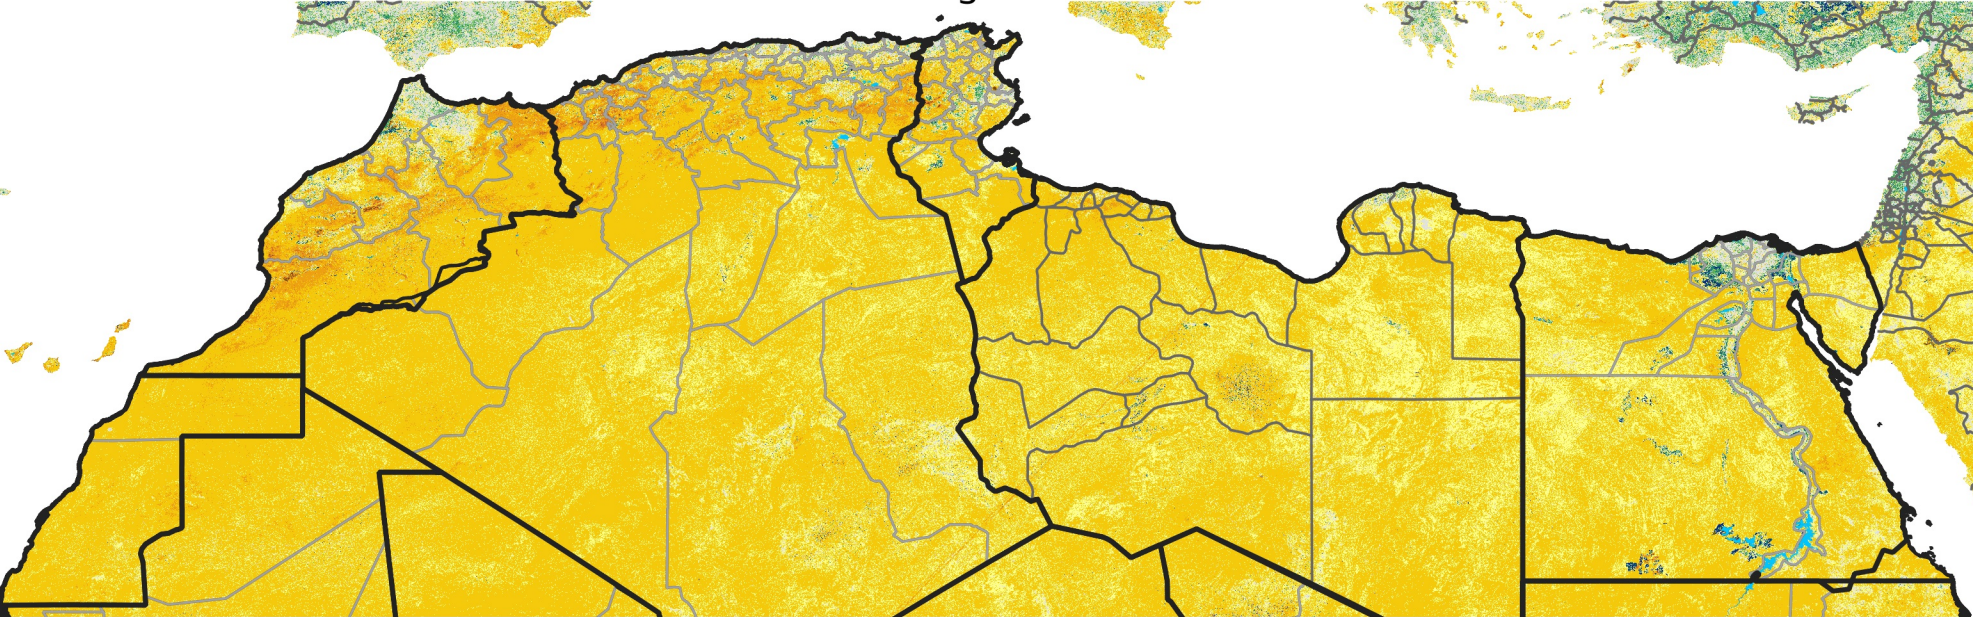

North Africa Percent of Mean NDVI

2024 / mean (2003 - 2022)
Period 23 / August 11 - 20, 2024

Percent of Normal