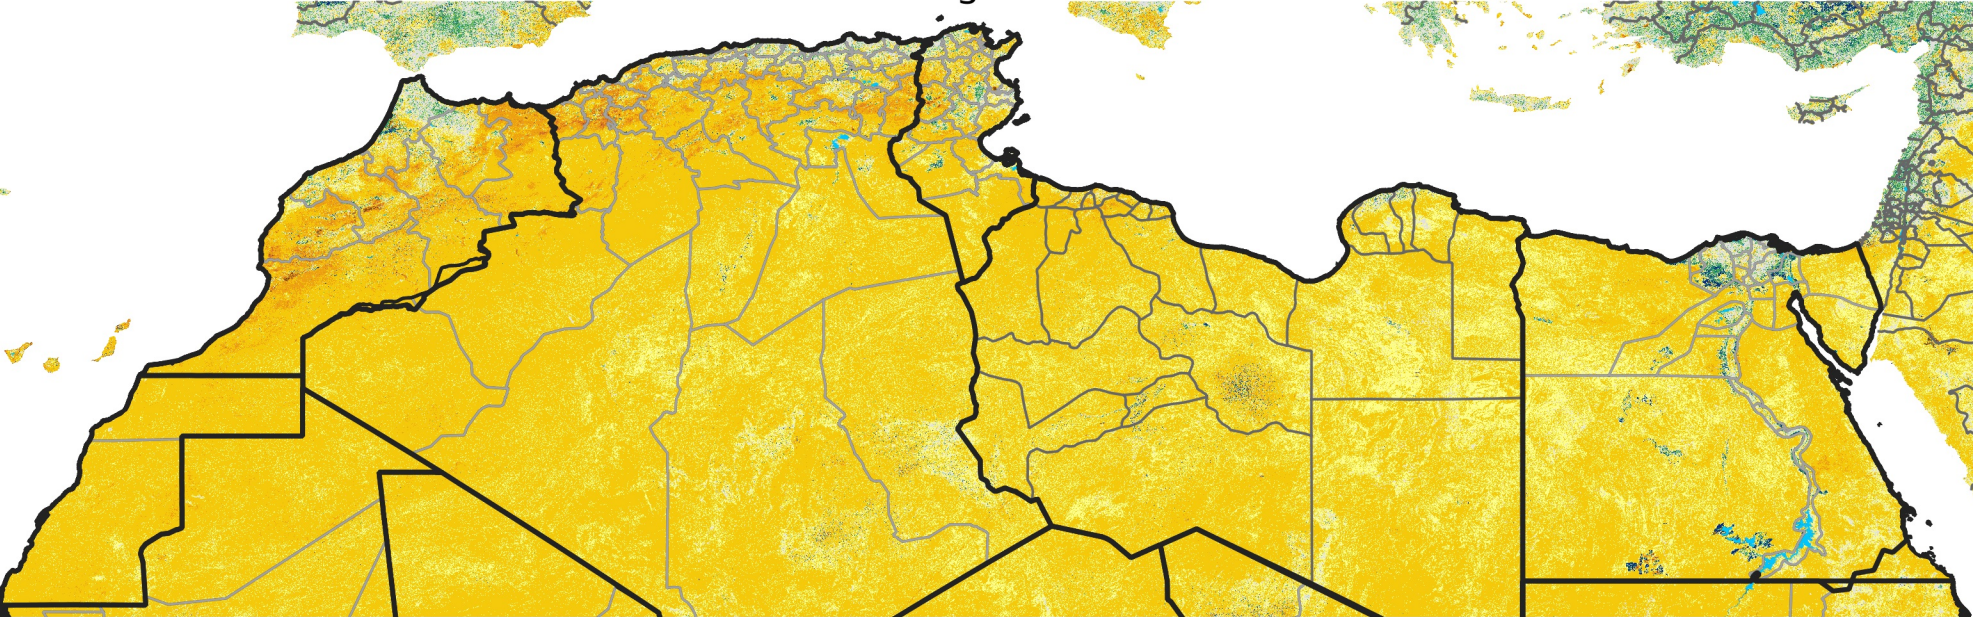

North Africa Percent of Mean NDVI

2024 / mean (2003 - 2022)
Period 24 / August 21 - 31, 2024

Percent of Normal