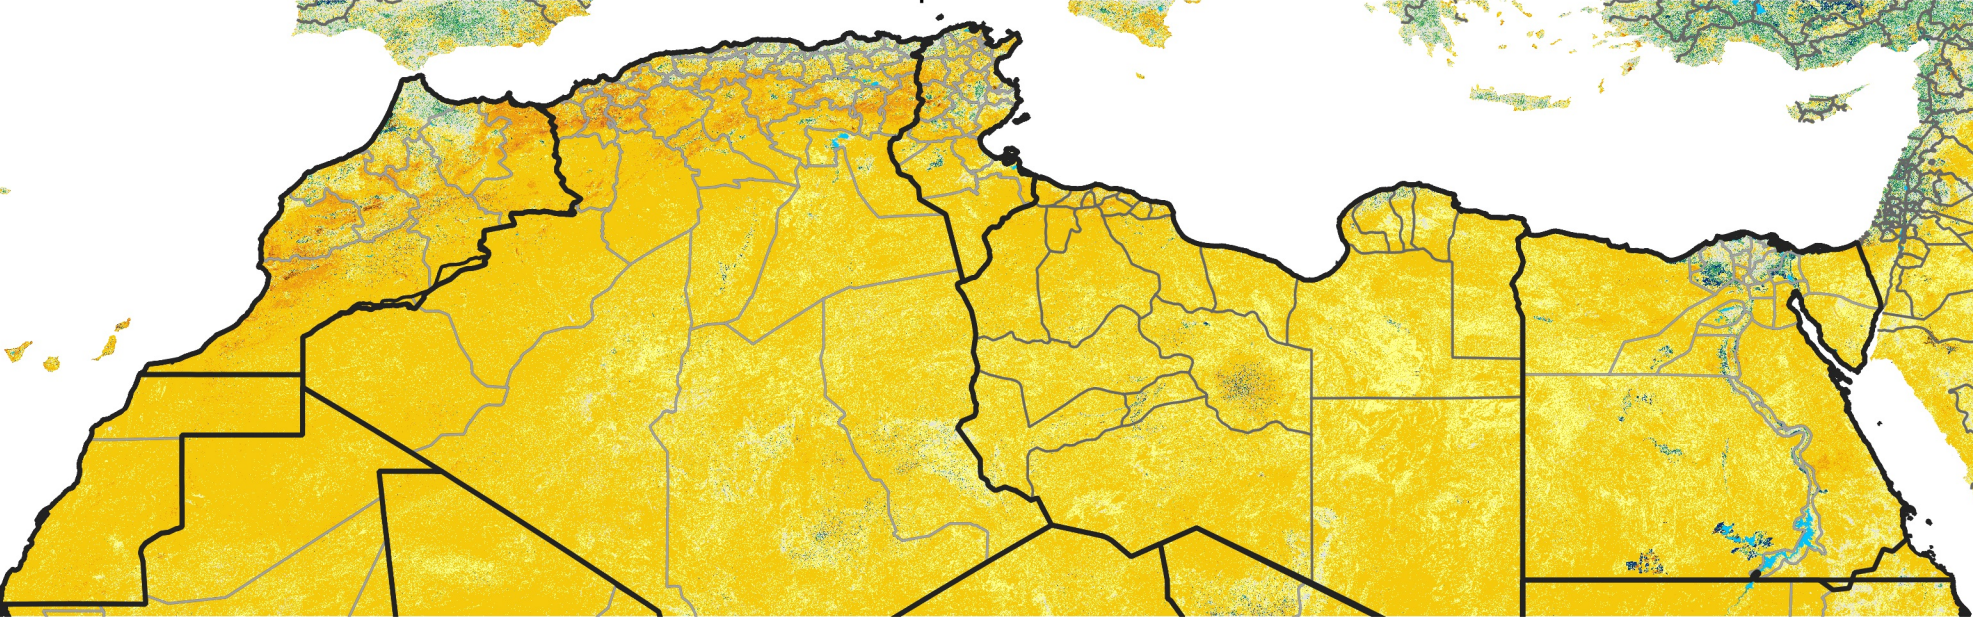

North Africa Percent of Mean NDVI

2024 / mean (2003 - 2022)
Period 25 / September 01 - 10, 2024

Percent of Normal