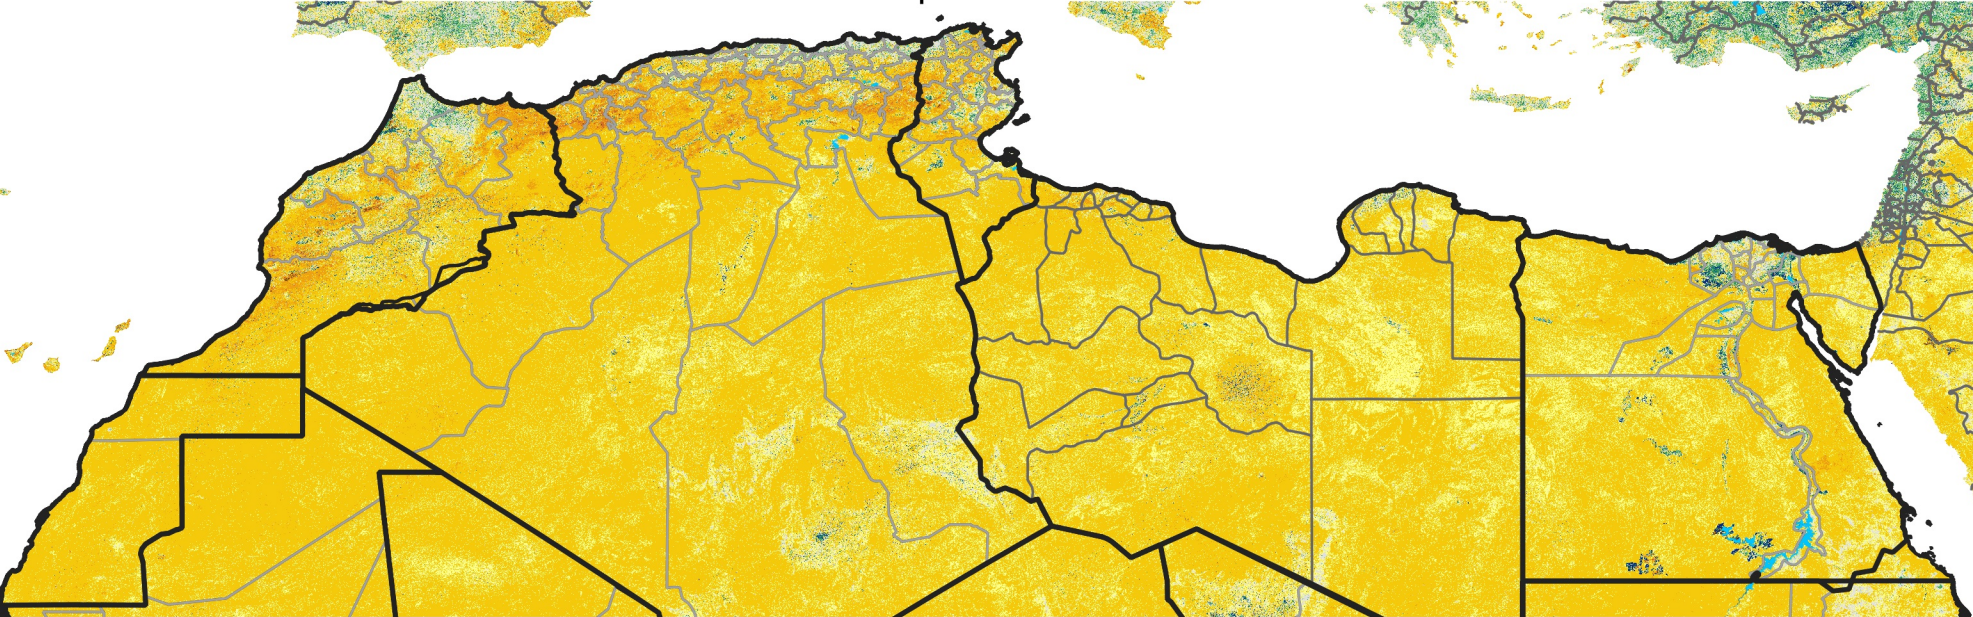

North Africa Percent of Mean NDVI

2024 / mean (2003 - 2022)
Period 26 / September 11 - 20, 2024

Percent of Normal