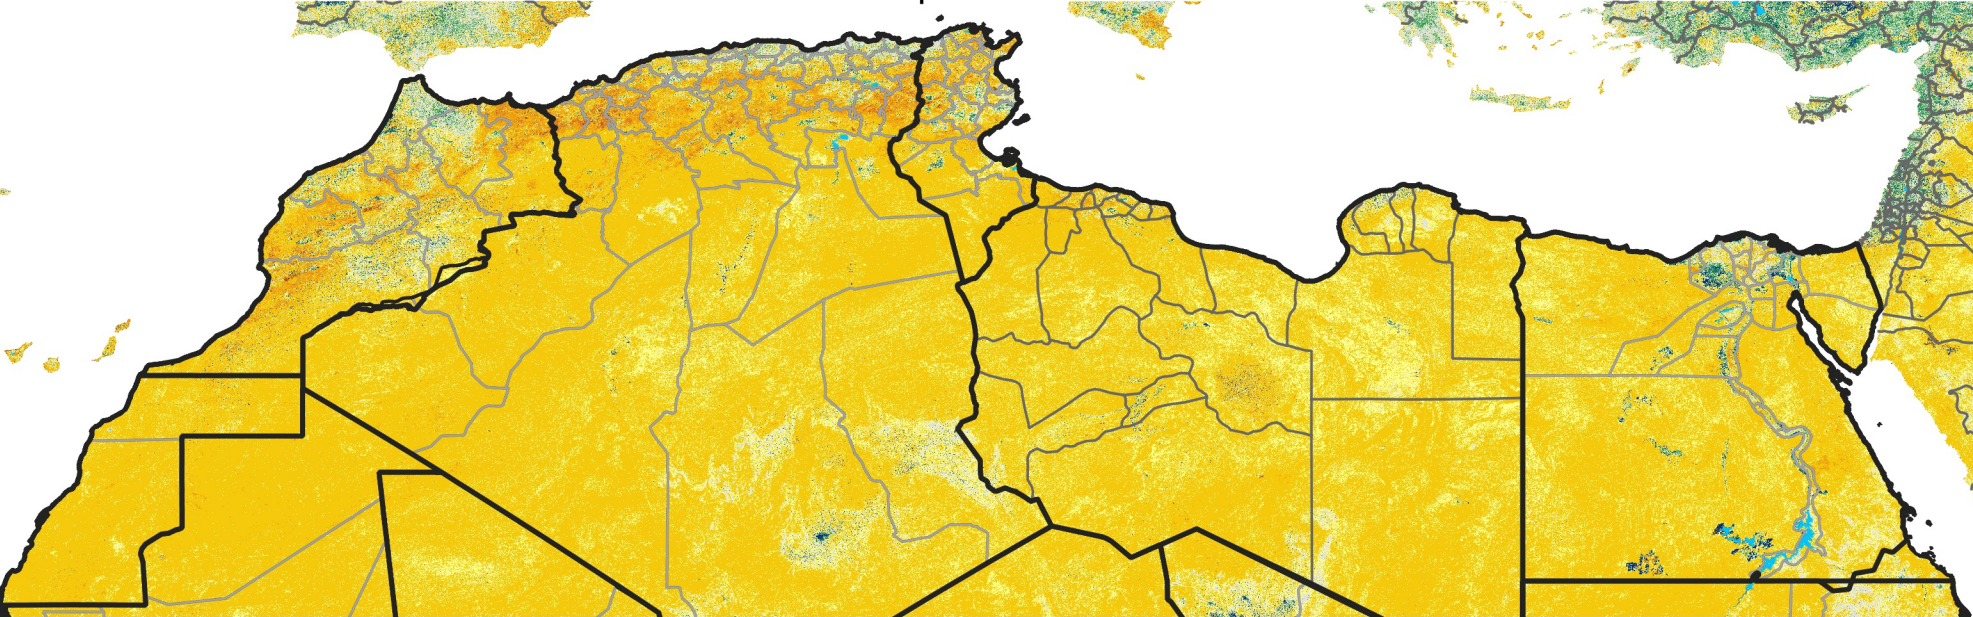

# North Africa Percent of Mean NDVI

2024 / mean (2003 - 2022)  
Period 27 / September 21 - 30, 2024