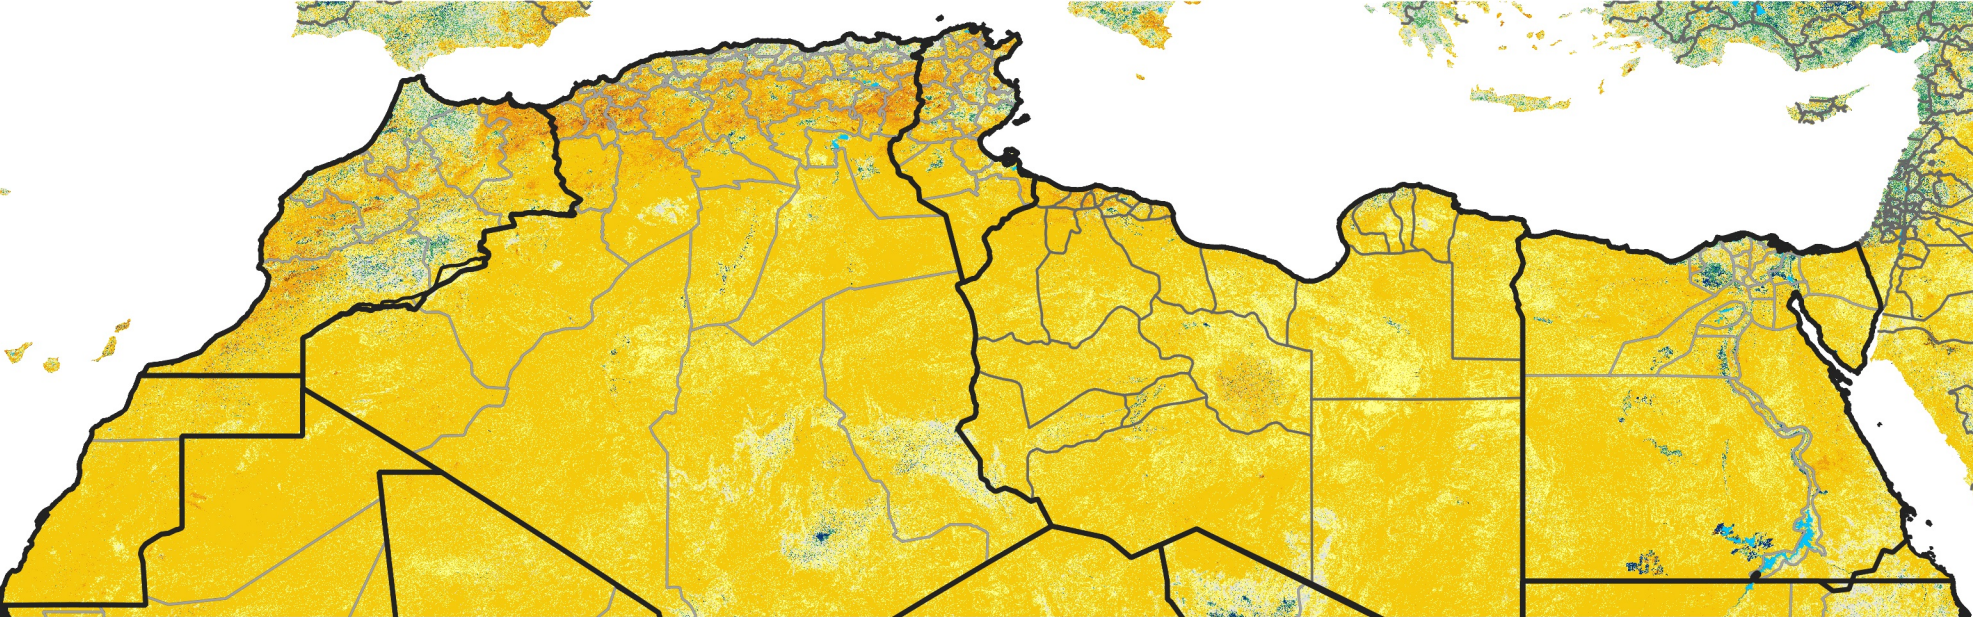

North Africa Percent of Mean NDVI

2024 / mean (2003 - 2022)
Period 28 / October 01 - 10, 2024

Percent of Normal