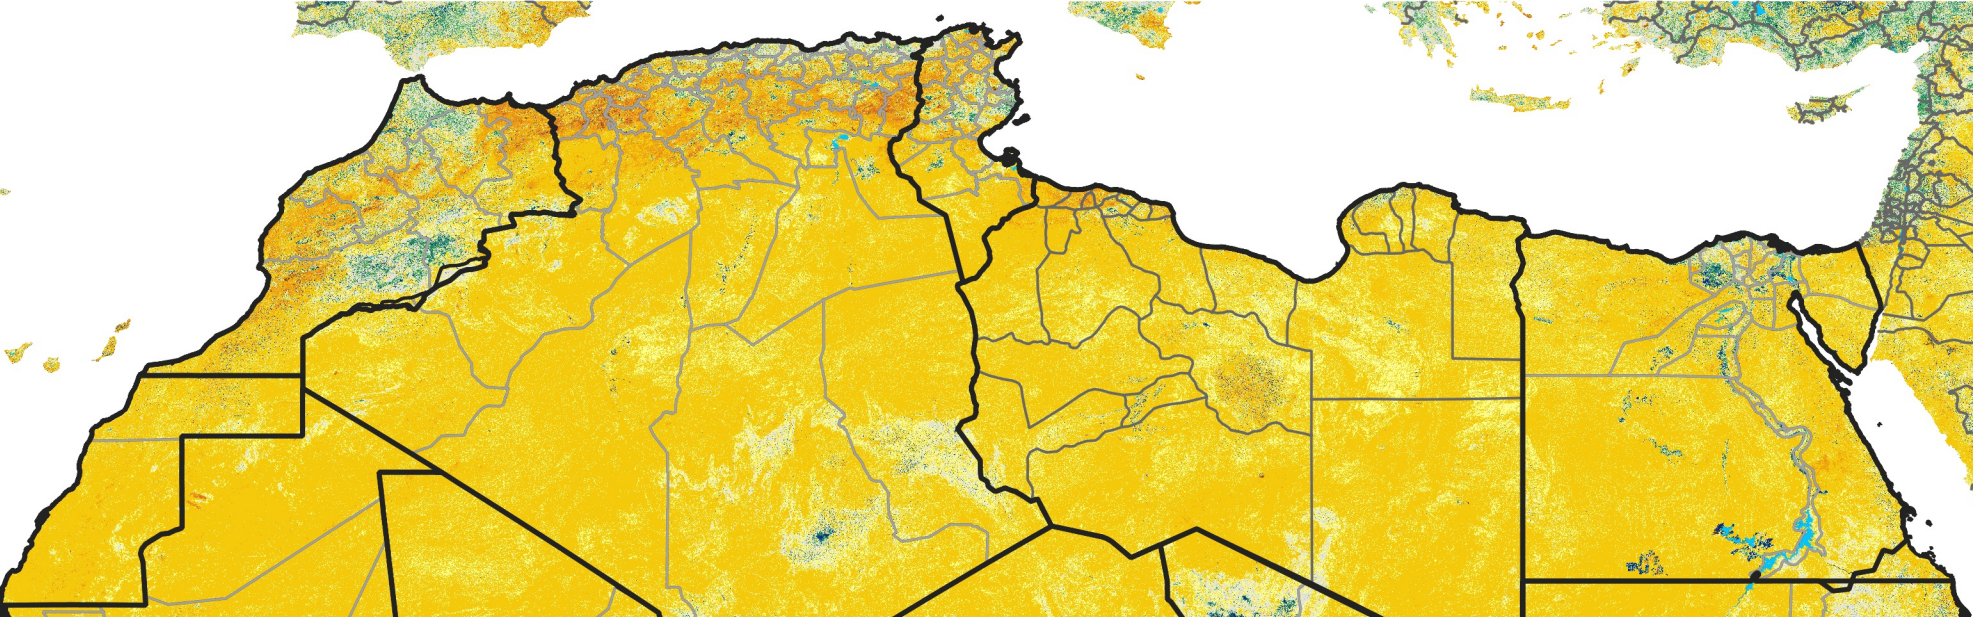

North Africa Percent of Mean NDVI

2024 / mean (2003 - 2022)
Period 29 / October 11 - 20, 2024

Percent of Normal