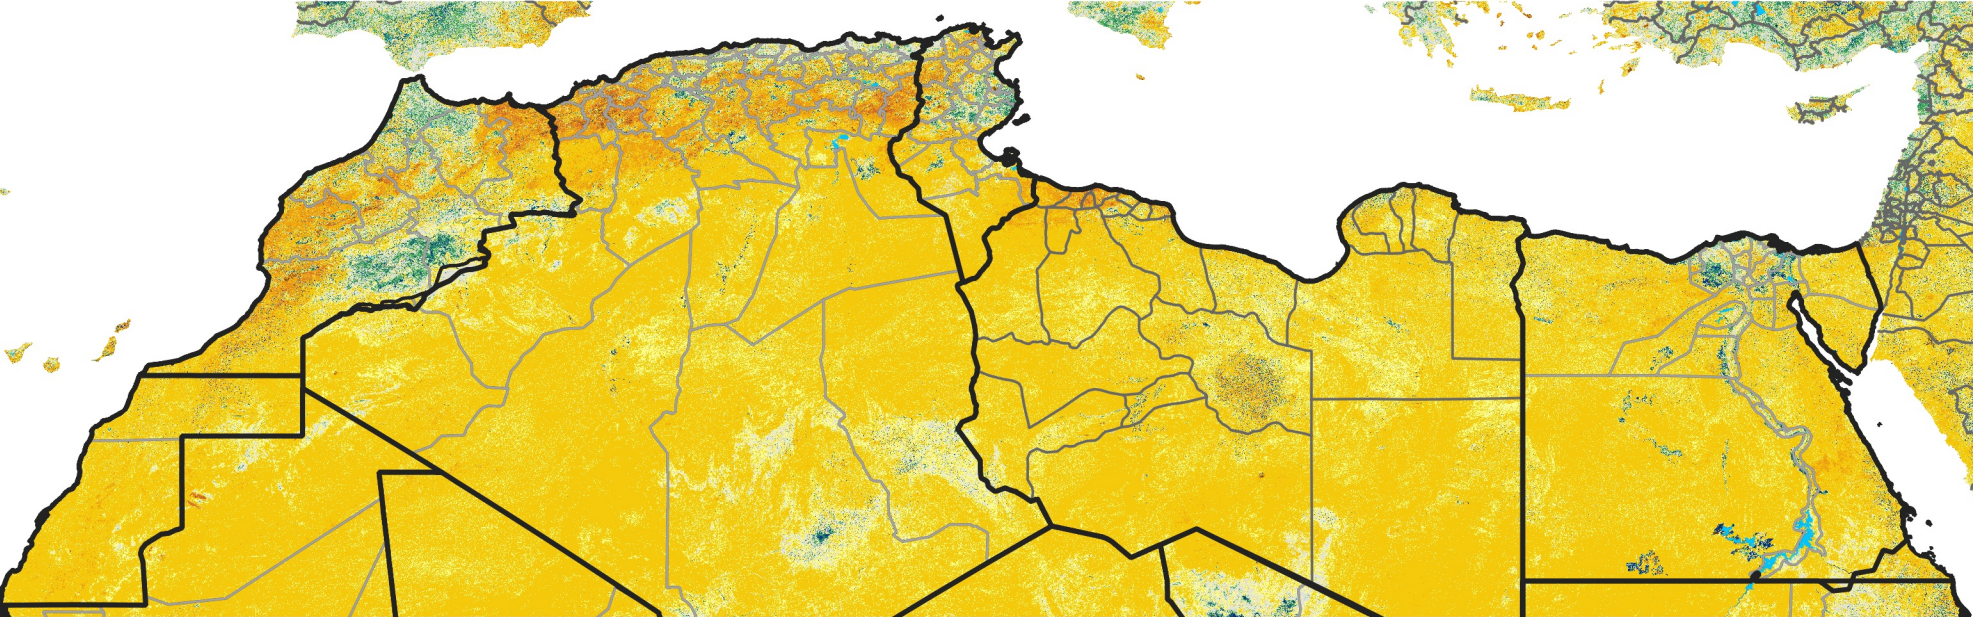

North Africa Percent of Mean NDVI

2024 / mean (2003 - 2022)
Period 30 / October 21 - 31, 2024

Percent of Normal