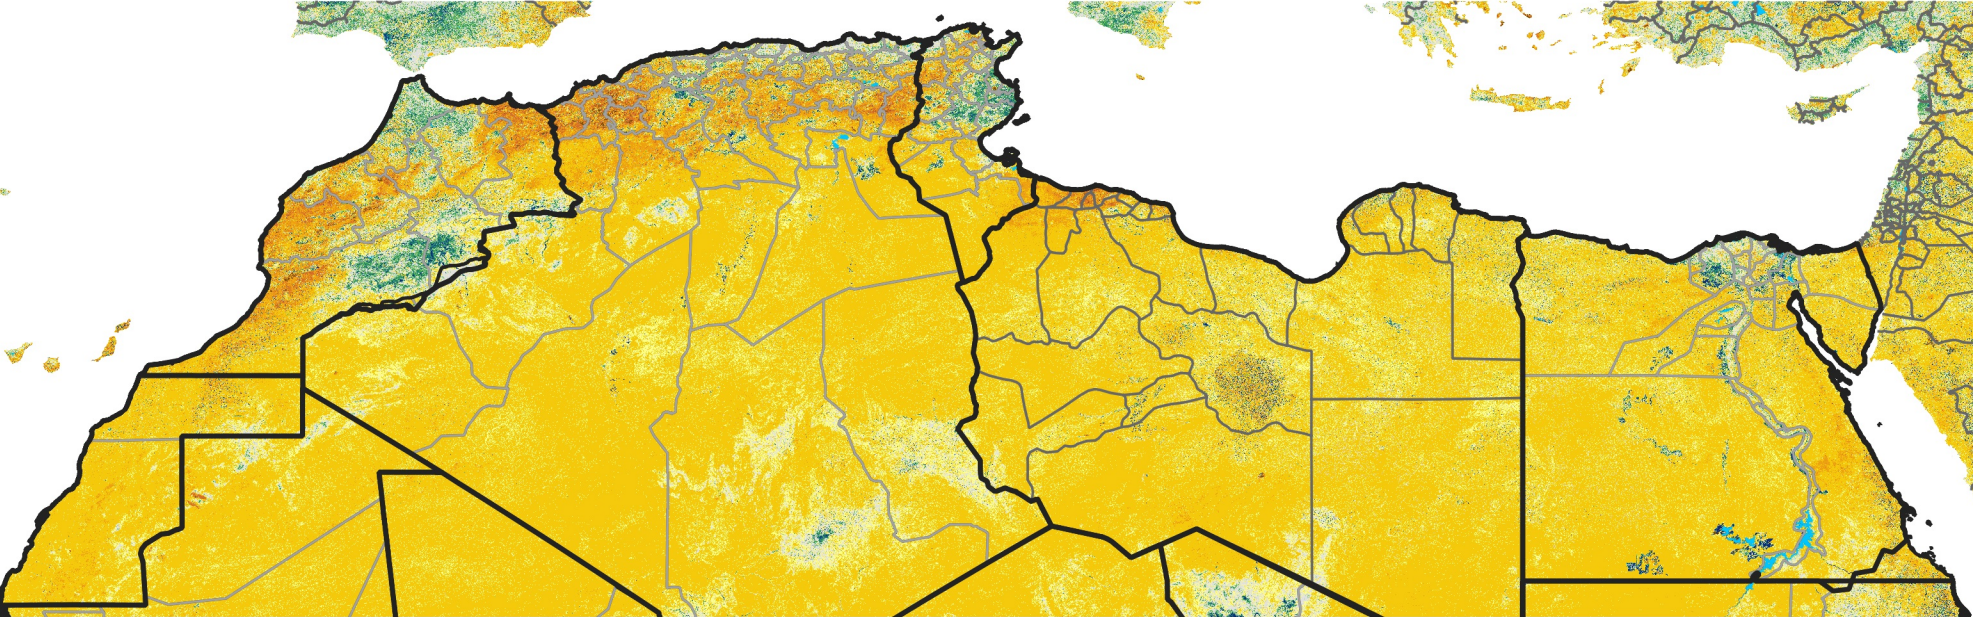

# North Africa Percent of Mean NDVI

2024 / mean (2003 - 2022)  
Period 31 / November 01 - 10, 2024