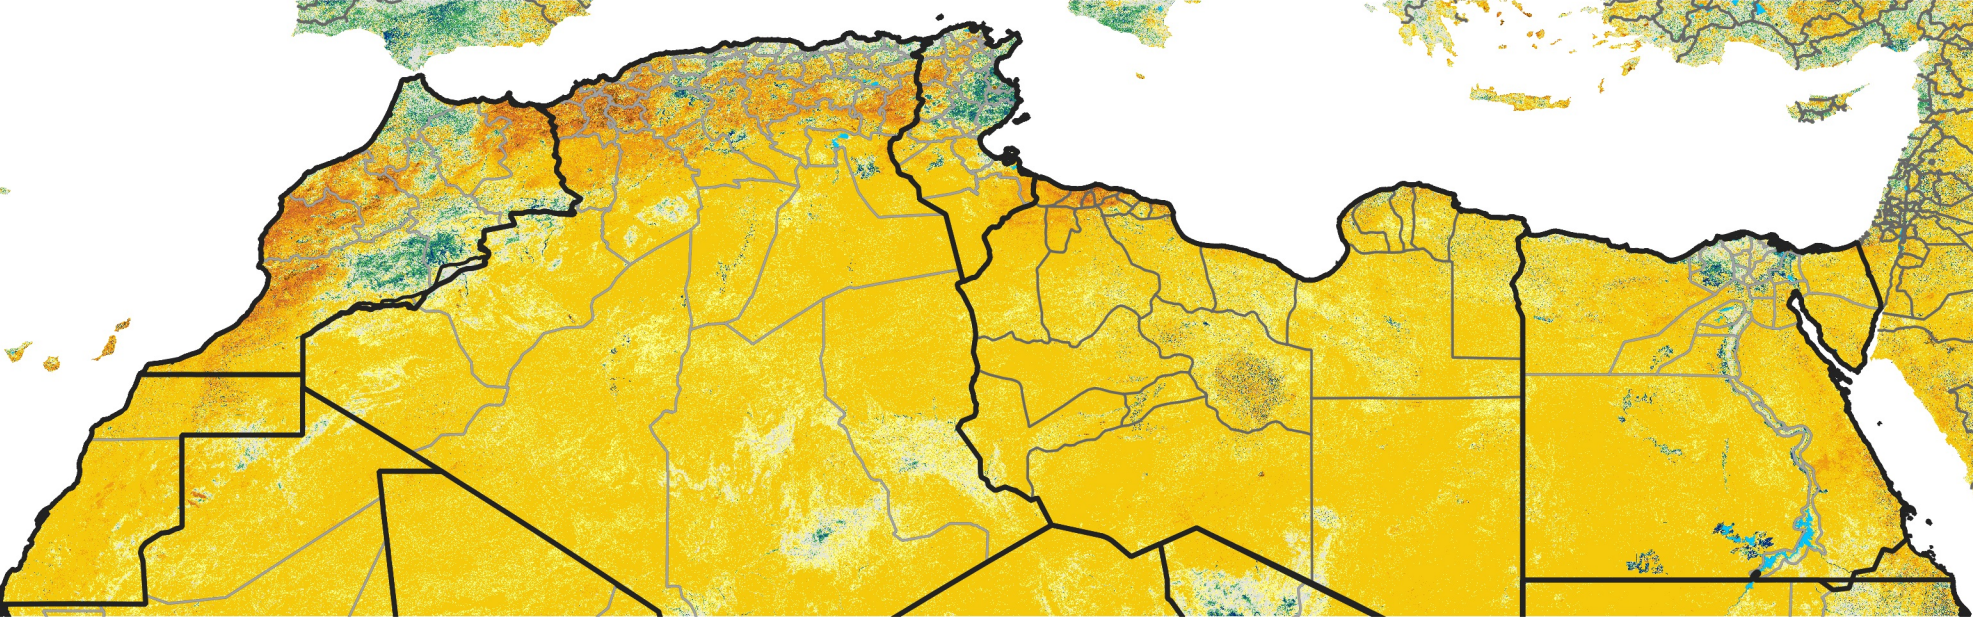

North Africa Percent of Mean NDVI

2024 / mean (2003 - 2022)
Period 32 / November 11 - 20, 2024

Percent of Normal